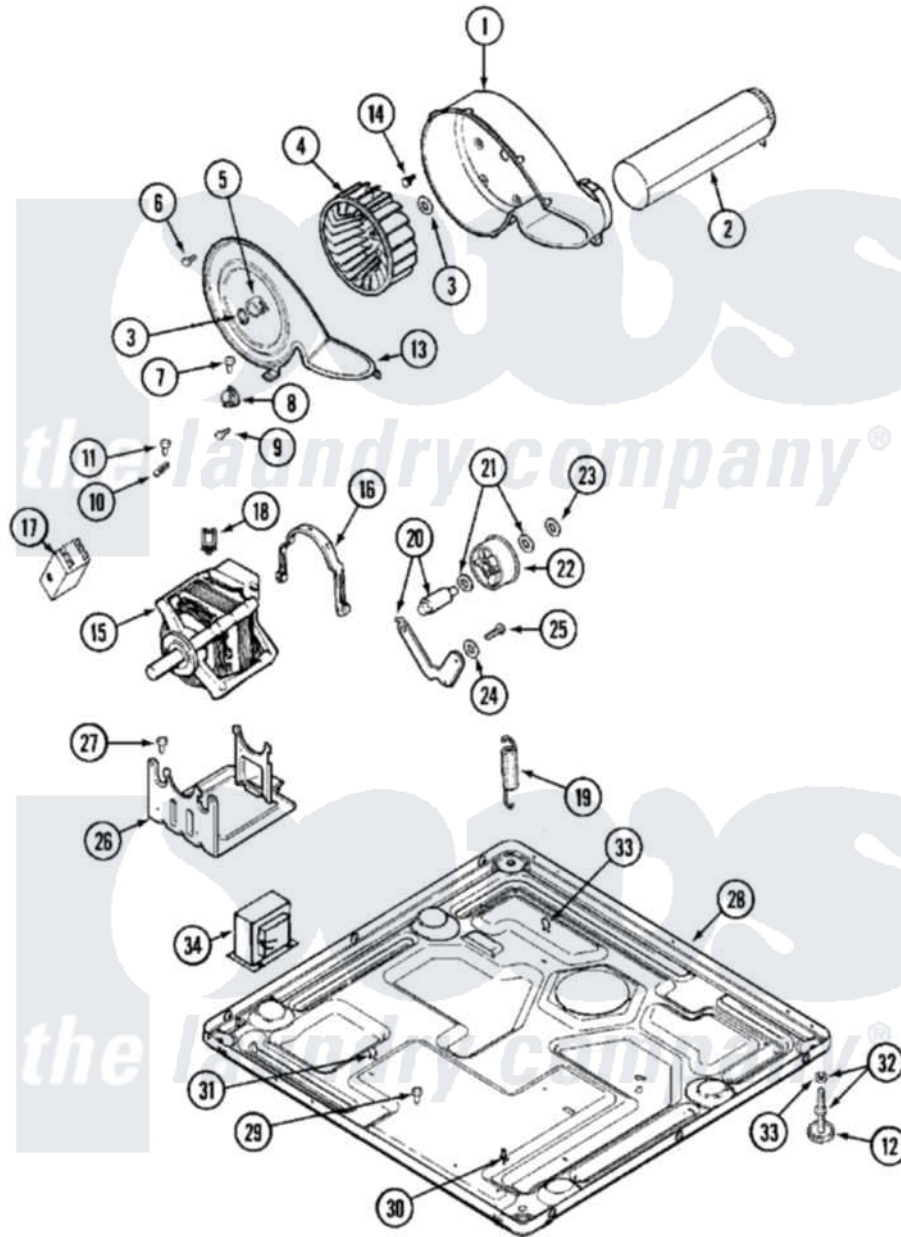

Maytag MDG14PDAGW 07 - MOTOR DRIVE

Maytag Residential Maytag MDG14PDAGW Dryer Parts Parts Diagram 07 - MOTOR DRIVE
 Click on the part number to view part

Item	Original Part Number	Replaced By	Status	Part Description
001	33001789			Housing, Blower
002	22001995			Screw Note: Screw, Tumbler Front And Shroud
"	33001800			Duct Assembly, Exhaust
003	410233	9703438		Ring-Retrn
004	33001790			Wheel, Blower
005	312967			Clamp, Blower Housing
006	33001855	33002917		Screw, No.10-16
007	Y313561			Screw---NA
008	303392			Thermostat, Cycling
"	33303391			Thermostat, Cycling
009	22001996	3370225		Screw
010	33001762			Fuse, Thermal
011	NLA		Not Available	SCREW, THERMAL CUT-OFF
012	Y314137			Foot, Rubber
013	33001796	33002711		Cover, Blower Housing
014	314818	1163839		Screw

015	33001945	W10197708	Motor-Drve
"	33002463	W10197708	Motor-Drve
"	33002479	W10197708	Motor-Drve
016	Y015825		Clip, Motor To Motor Support
017	NLA	Not Available	SWITCH, MOTOR
018	Y310376		Clip, Door Switch Harness
019	33001754	33002459	Assembly, Spring And Plug
"	33002460	33002459	Assembly, Spring And Plug
"	33002461		Plug For Spring
020	33001840	6-3705180	Idler Arm
021	Y312527		Washer, Idler Shaft
022	33001783	6-3700340	BearIng- I
023	312958	354987	Ring, Retaining
024	315772		Sleeve, Idler Arm
025	Y014874		Screw, Idler Arm And Sleeve
026	Y313561		Screw----NA
"	33001752	33002817	Motor Support, Offset
"	33002466	33002817	Motor Support, Offset
027	Y313561		Screw----NA
028	33002622		Base,
"	NLA	Not Available	BASE
029	22001078	3177991	Screw
030	315471	22003298	Retainer, Wire
031	410490		Spring, Retainer Wire Harness
032	Y305086		Adjustable Leg And Nut
033	Y052740	62739	Nut, Lock
034	211294	90767	Screw, 8A X 3/8 HeX Washer Head Tapping
"	33001948		Transformer Lower
"	Y313559		Screw