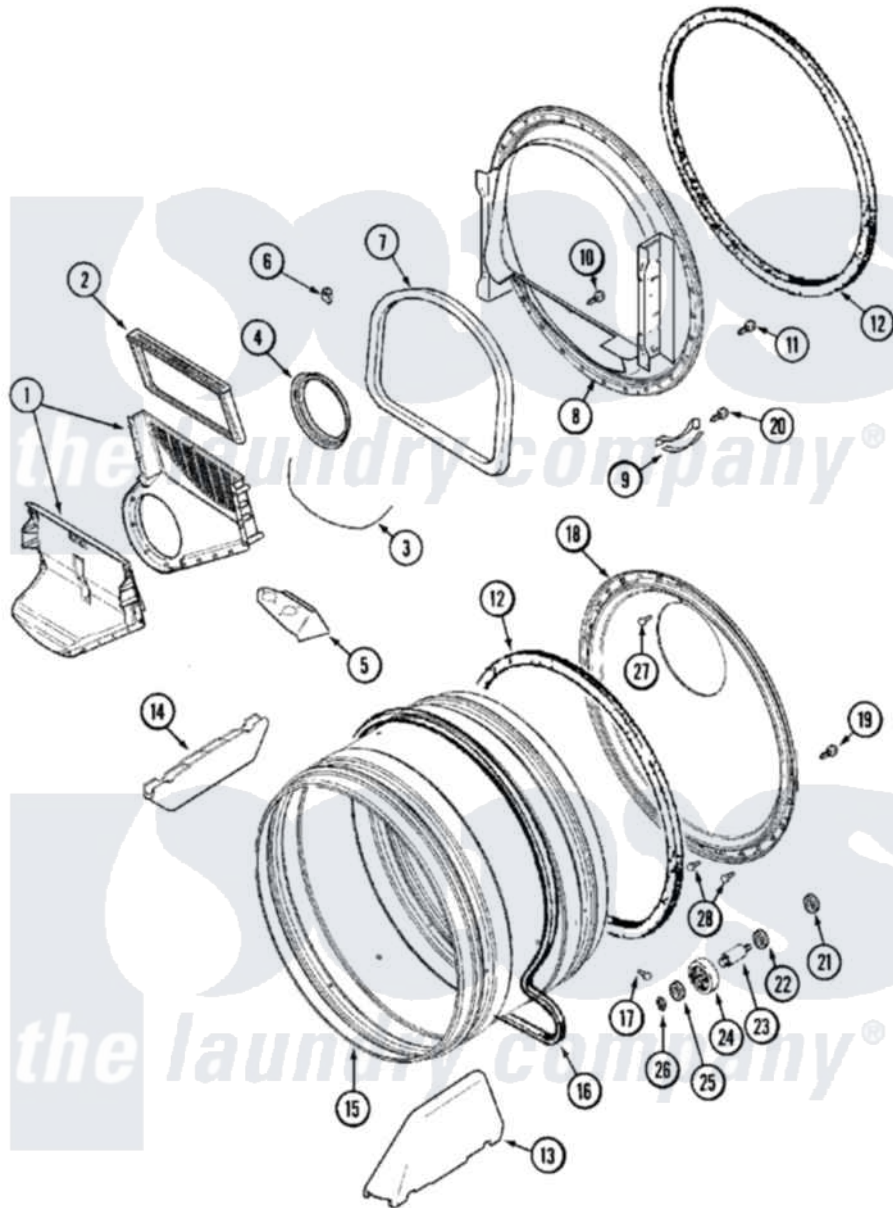

# Maytag MDG14PDAGW 09 - TUMBLER

Maytag [Residential Maytag MDG14PDAGW Dryer Parts](#) Parts Diagram 09 - TUMBLER  
 Click on the part number to view part

Item	Original Part Number	Replaced By	Status	Part Description
001	<a href="#">33001799</a>			Outlet Duct Assembly Note: Outlet Duct Assembly
002	33001804	<a href="#">33002790</a>		Lint Filter
003	NLA		Not Available	SEAL, OUTLET DUCT
004	33001758	<a href="#">33002560</a>		Seal, Blower
005	<a href="#">33001837</a>			Cover, Thermostat
006	<a href="#">Y310376</a>			Clip, Door Switch Harness
007	<a href="#">33001767</a>			Seal, Shroud
008	<a href="#">33001802</a>			Front, Tumbler
009	<a href="#">306508</a>			Tumbler Bearing Kit ----W
010	NLA		Not Available	SCREW, OUTLET DUCT (PHILLIPS)
011	33001855	<a href="#">33002917</a>		Screw, No.10-16
012	<a href="#">33001807</a>			Seal, Tumbler
013	33001756	<a href="#">33002032</a>		Baffle
014	<a href="#">33001755</a>			Baffle
015	33001794	<a href="#">33001889</a>		Tumbler

016	33001777	<a href="#">33002535</a>	V-Belt
017	33001788	<a href="#">33002973</a>	Screw, No.9-15 X 1.00 Hx WS
018	<a href="#">33001801</a>		Back, Tumbler
019	<a href="#">33002190</a>		SCrew, C BraCe, BraCket, Cabinet
020	<a href="#">210720</a>		Rivet, Bearing To Tumbler Fmt
021	<a href="#">33001443</a>		Nut, Hex
022	Y313347	<a href="#">312535</a>	Washer, Vault Mounting Brk.
023	Y312948	<a href="#">6-3129480</a>	Shaft- Tumbler
024	Y303373	<a href="#">12001541</a>	Drum Roller/Washer Assembly--W
025	<a href="#">312535</a>		Washer, Vault Mounting Brk.
026	410233	<a href="#">9703438</a>	Ring-Retrn
027	<a href="#">210932</a>		Screw, No.8 X 9/16 Ctsk Note: Screw, Inlet Duct
028	22001996	<a href="#">3370225</a>	Screw