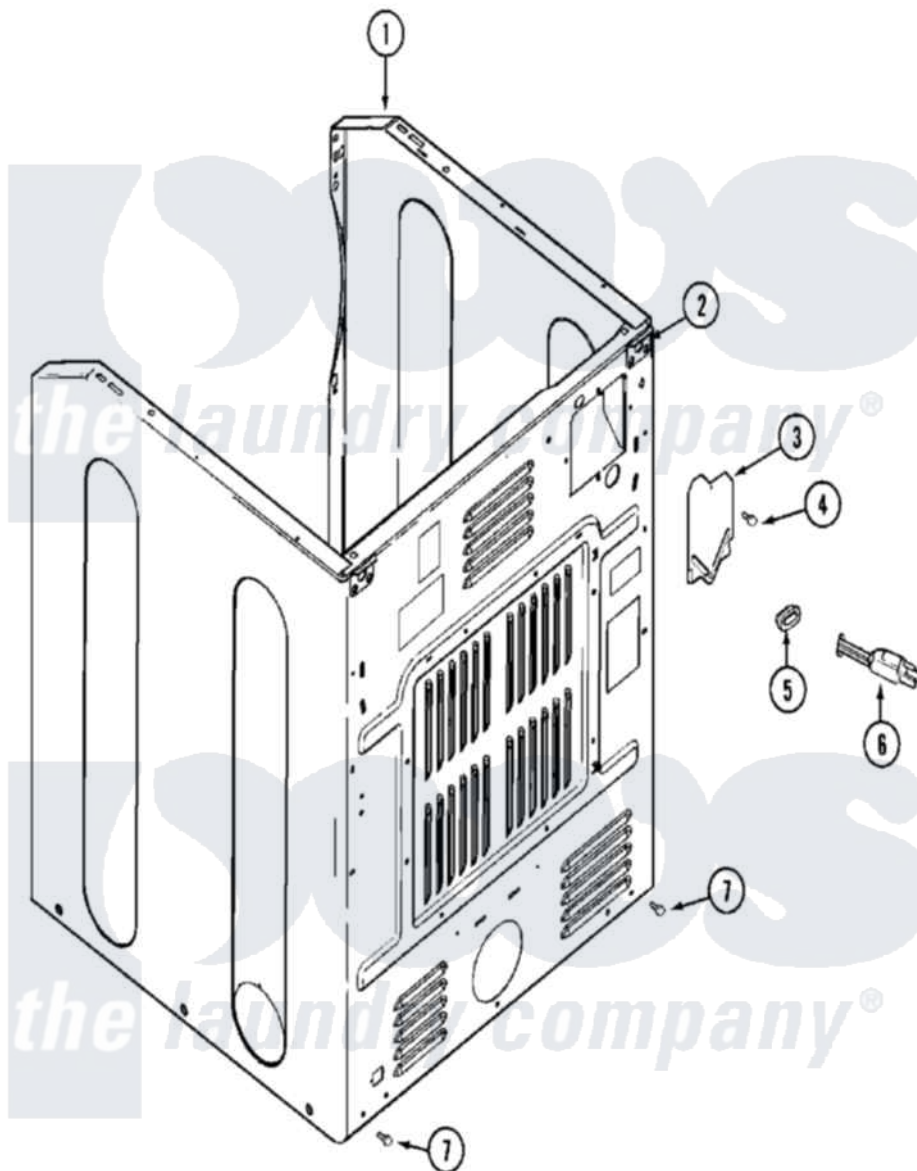

Maytag MDG14PDSAW 05 - CABINET-REAR

Maytag Residential Maytag MDG14PDSAW Dryer Parts Parts Diagram 05 - CABINET-REAR
 Click on the part number to view part

Item	Original Part Number	Replaced By	Status	Part Description
001	NLA		Not Available	CABINET (WHT)
002	22001995			Screw Note: Screw, Tumbler Front And Shroud
"	22003367	22004095		Hinge, Plastic
"	NLA		Not Available	BRACKET, CABINET HINGE
003	33001795			Cover, Terminal Block
004	22001995			Screw Note: Screw, Tumbler Front And Shroud
005	216183			Grommet, Cord Export
"	22002532	216183		Grommet, Cord Export
006	208749		Not Available	CORD, POWER (EXPORT)
"	22001558			Cord, Power
"	33001819		Not Available	CORD, POWER (AS WRAPPED)
007	22001995			Screw Note: Screw, Tumbler Front And Shroud