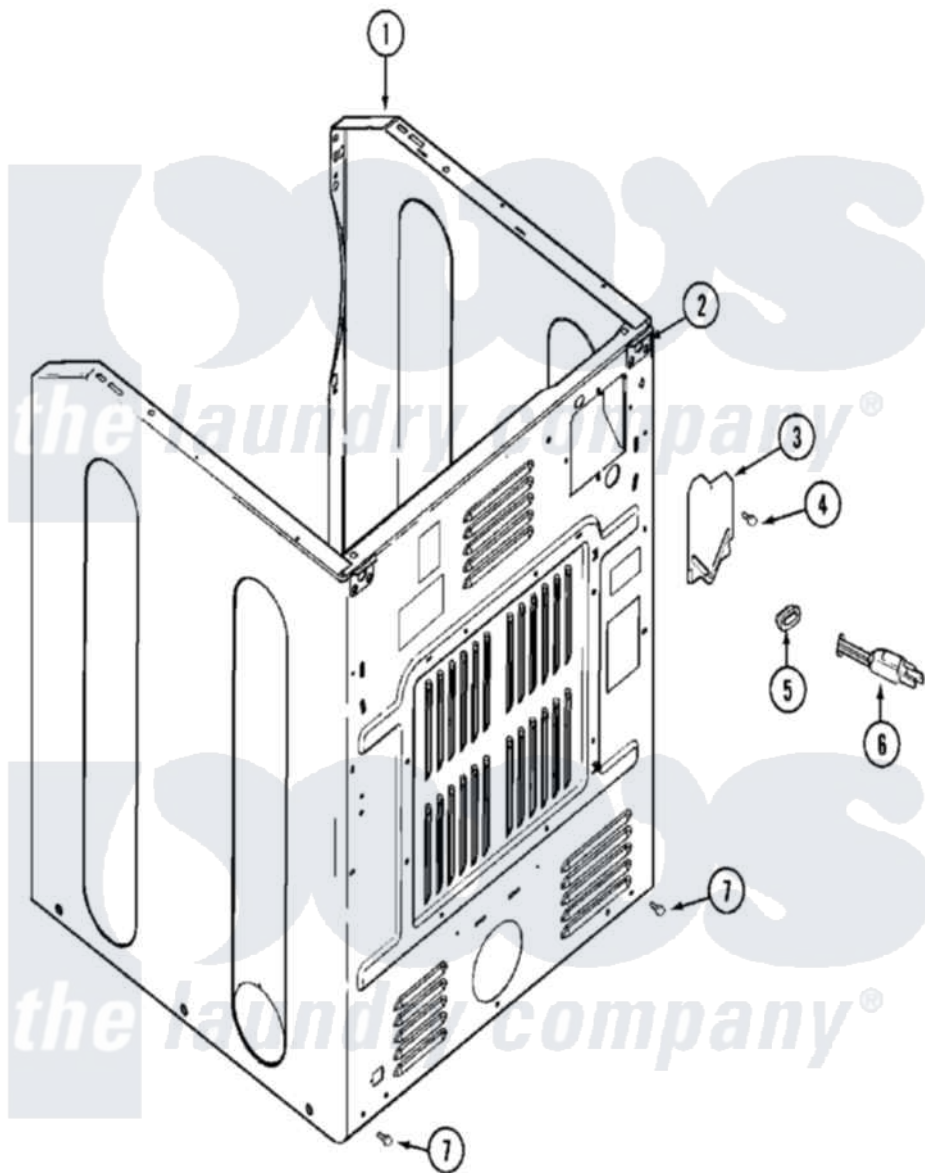

Maytag MDG14PNAEW 04 - CABINET-REAR

Maytag Residential Maytag MDG14PNAEW Dryer Parts Parts Diagram 04 - CABINET-REAR
 Click on the part number to view part

Item	Original Part Number	Replaced By	Status	Part Description
001	NLA		Not Available	CABINET (WHT)
002	22001995			Screw Note: Screw, Tumbler Front And Shroud
"	22003367	22004095		Hinge, Plastic
"	NLA		Not Available	BRACKET, CABINET HINGE
003	33001795			Cover, Terminal Block
004	22001995			Screw Note: Screw, Tumbler Front And Shroud
005	216183			Grommet, Cord Export
"	22002532	216183		Grommet, Cord Export
006	208749		Not Available	CORD, POWER (EXPORT)
"	22001558			Cord, Power
"	33001819		Not Available	CORD, POWER (AS WRAPPED)
007	22001995			Screw Note: Screw, Tumbler Front And Shroud