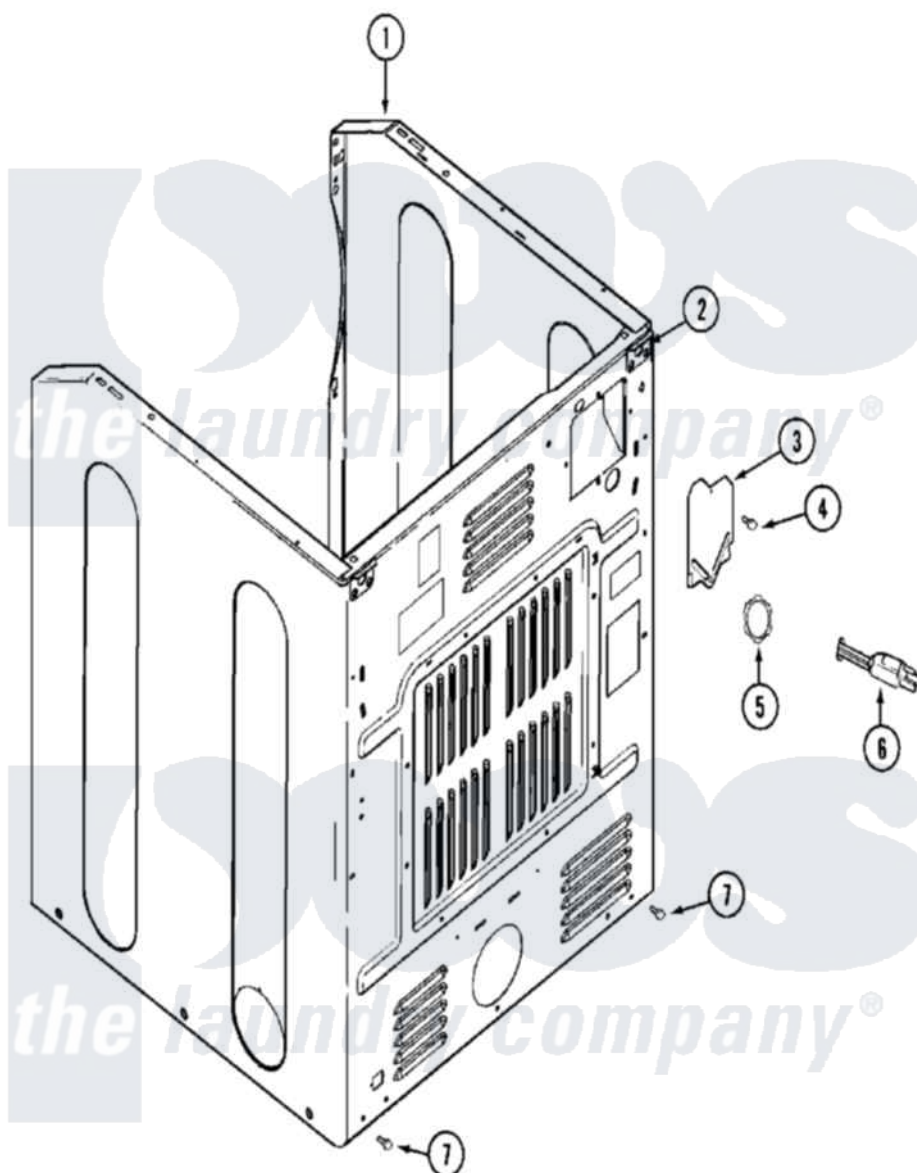

Maytag MDG14PRAXW 03 - CABINET-REAR

Maytag Residential Maytag MDG14PRAXW Dryer Parts Parts Diagram 03 - CABINET-REAR
 Click on the part number to view part

Item	Original Part Number	Replaced By	Status	Part Description
001	22003639			Cabinet Assembly
"	33002626			Cabinet, Assembly
002	22001995			Screw Note: Screw, Tumbler Front And Shroud
"	22003367	22004095		Hinge, Plastic
"	NLA		Not Available	BRACKET, CABINET HINGE
003	33001795			Cover, Terminal Block
004	22001995			Screw Note: Screw, Tumbler Front And Shroud
005	33001425			Locknut, Eared For Canadian
006	22001178	22003062		Cord, Power
"	305168	33002916		Power Cord, Canadian 240V
007	22001995			Screw Note: Screw, Tumbler Front And Shroud
008	33002053	211881		Grommet, Cord Part Not Used-Gas Models Only