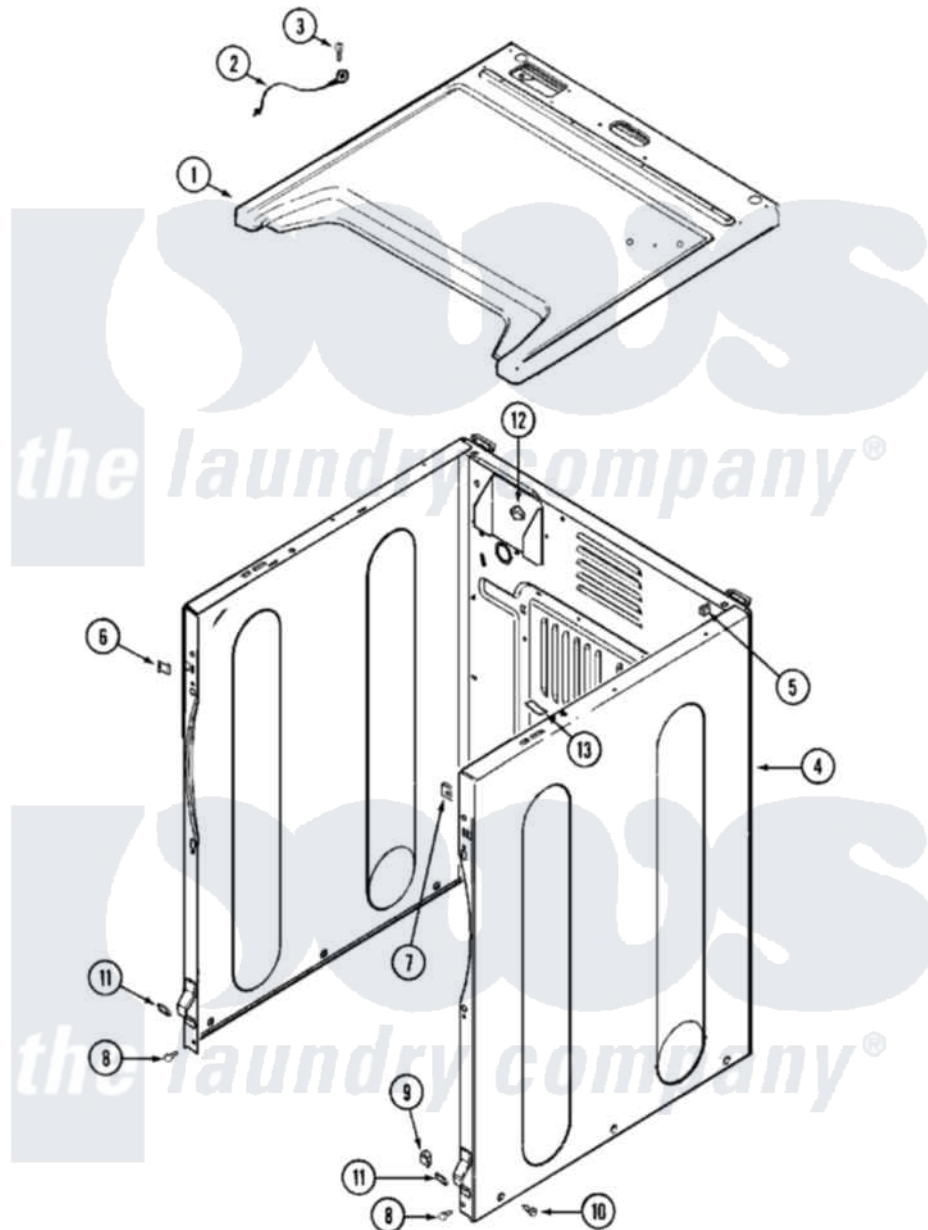

Maytag MDG16CSAKA 08 - CABINET-FRONT

Maytag [Residential Maytag MDG16CSAKA Dryer Parts](#) Parts Diagram 08 - CABINET-FRONT
 Click on the part number to view part

Item	Original Part Number	Replaced By	Status	Part Description
001	NLA		Not Available	COVER, TOP (ALM)---NA
002	22001959			Wire, Ground
003	210186	3370225		Screw
004	NLA		Not Available	CABINET (ALM)
005	310933	33002194		Nut, Speed
006	22002049			Clip Note: Clip, Front Panel
007	213280	204439		Screw And Fstner Assembly
008	22001995			Screw Note: Screw, Tumbler Front And Shroud
009	Y310376			Clip, Door Switch Harness
010	213007			Xfor Cabinet See Cabinet, Back
011	22002239			Clip, Front Panel
012	Y310376			Clip, Door Switch Harness
013	33001836			Strap, Top Cover Support