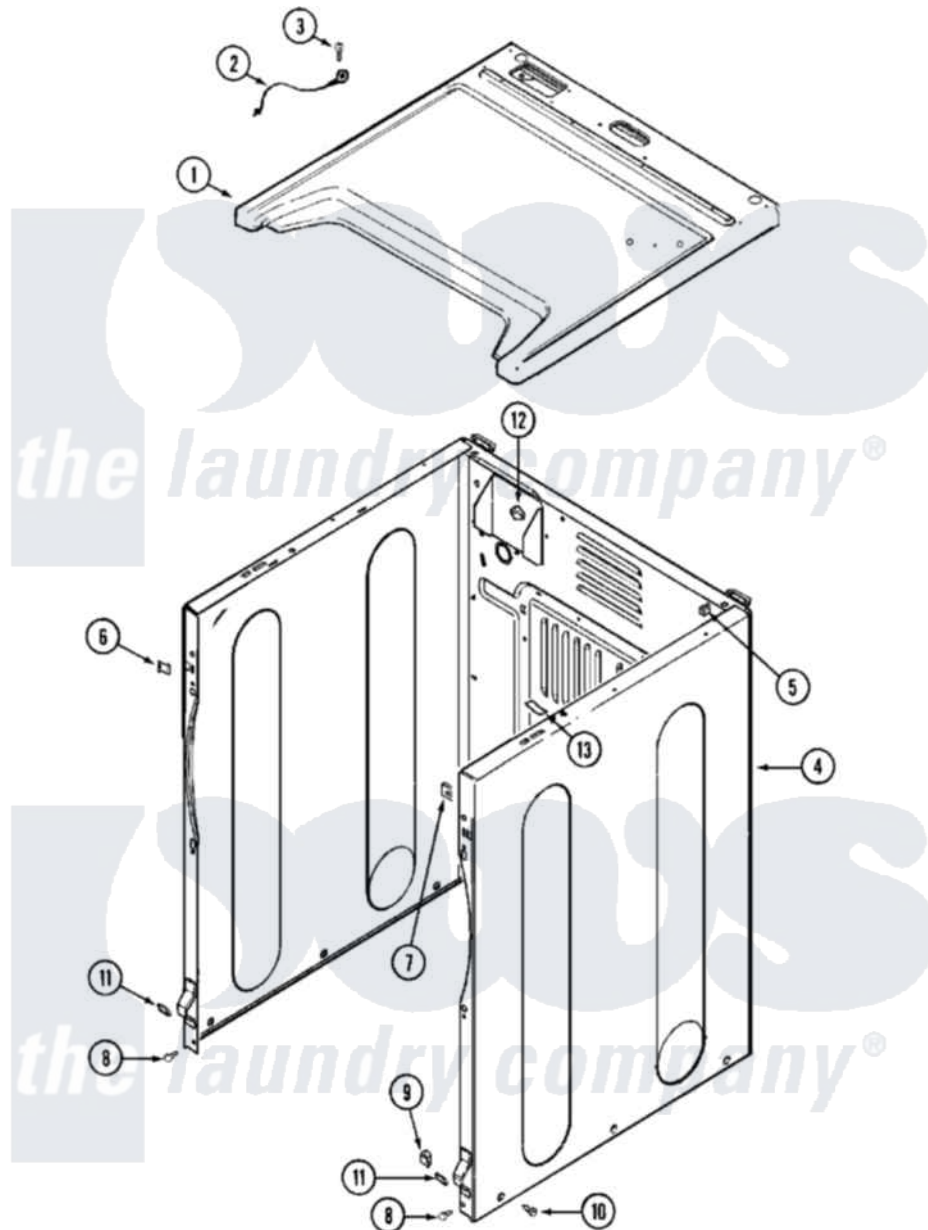

Maytag MDG16CSAWA 03 - CABINET-FRONT

Maytag Residential Maytag MDG16CSAWA Dryer Parts Parts Diagram 03 - CABINET-FRONT
 Click on the part number to view part

Item	Original Part Number	Replaced By	Status	Part Description
001	33001949			Cover, Top
"	33002633			Cover, Top
"	NLA		Not Available	(ALM)
002	22001959			Wire, Ground
003	210186	3370225		Screw
004	NLA		Not Available	CABINET (WHT)
005	310933	33002194		Nut, Speed
006	22002049			Clip Note: Clip, Front Panel
007	213280	204439		Screw And Fstner Assembly
008	22001995			Screw Note: Screw, Tumbler Front And Shroud
009	Y310376			Clip, Door Switch Harness
010	213007			Xfor Cabinet See Cabinet, Back
"	22003409	213007		Xfor Cabinet See Cabinet, Back
011	22002239			Clip, Front Panel