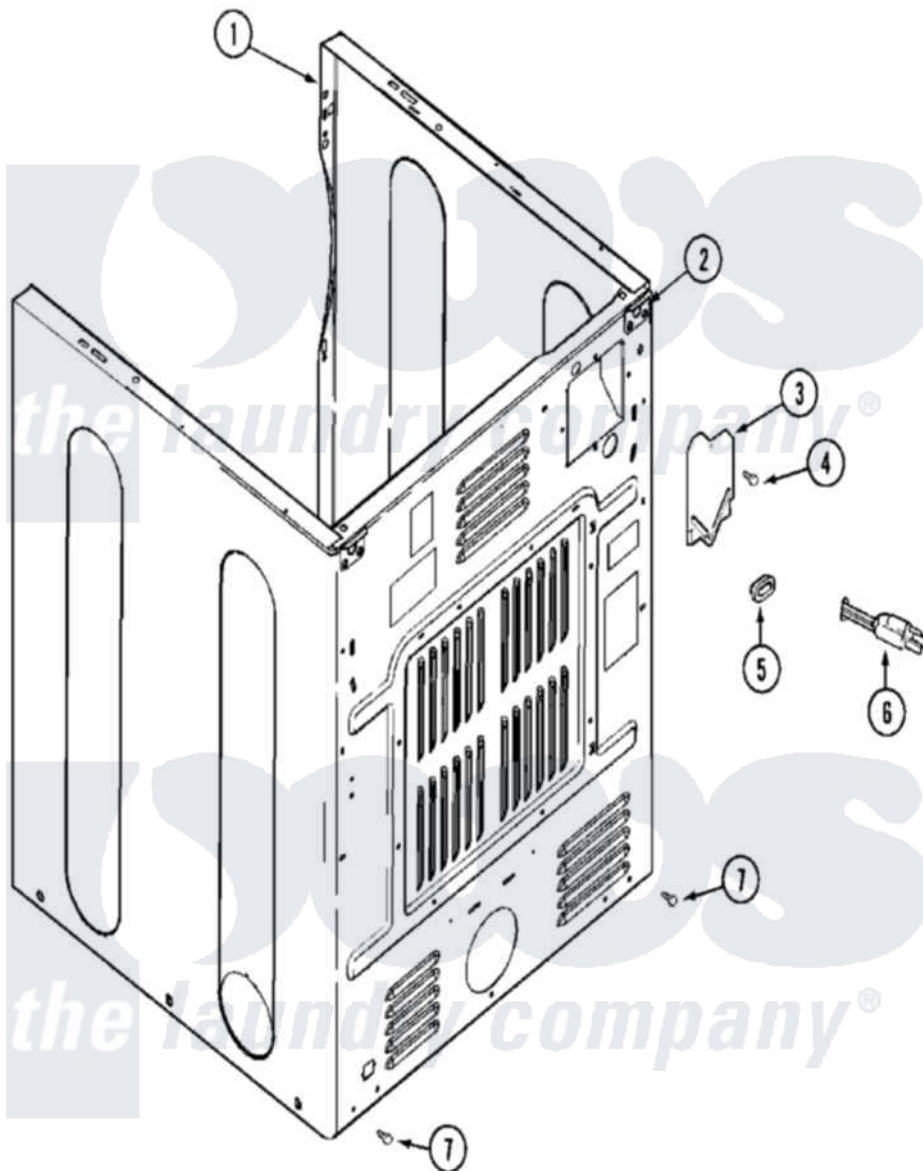

Maytag MDG16CSAWA 05 - CABINET-REAR

Maytag Residential Maytag MDG16CSAWA Dryer Parts Parts Diagram 05 - CABINET-REAR
 Click on the part number to view part

Item	Original Part Number	Replaced By	Status	Part Description
001	NLA		Not Available	CABINET (WHT)
002	22001995			Screw Note: Screw, Tumbler Front And Shroud
"	22003367	22004095		Hinge, Plastic
"	NLA		Not Available	BRACKET, CABINET HINGE
003	33001795			Cover, Terminal Block
004	22001995			Screw Note: Screw, Tumbler Front And Shroud
"	Y912873			Screw, Terminal Block Bracket
005	211881			Grommet, Cord Part Not Used-Gas Models Only
"	216183			Grommet, Cord Export
"	22002532	216183		Grommet, Cord Export
006	308966		Not Available	CORD, POWER (EXPORT)
"	33001284		Not Available	CORD, POWER
"	33001689		Not Available	CORD, POWER (AS WRAPPED)
007	22001995			Screw Note: Screw, Tumbler