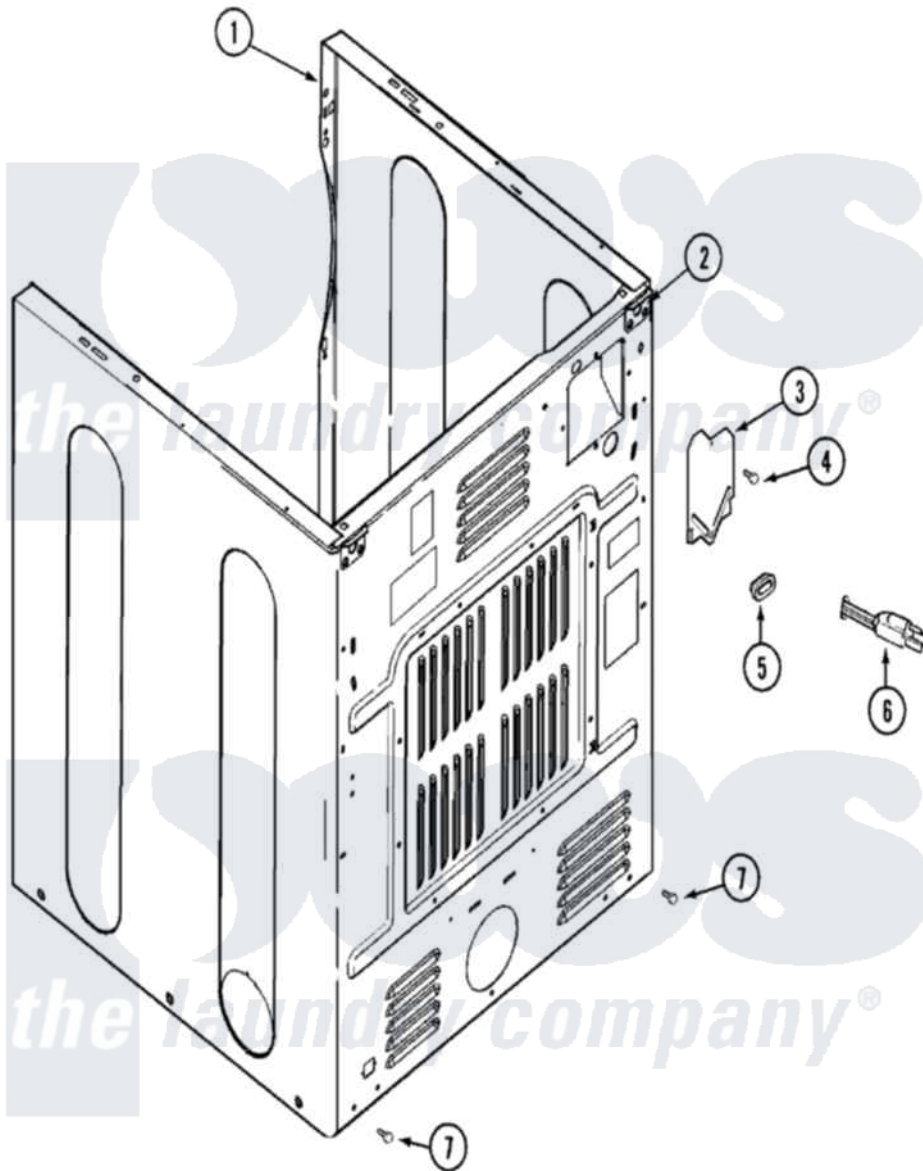

Maytag MDG16CSBGW 02 - CABINET-REAR

Maytag Residential Maytag MDG16CSBGW Dryer Parts Parts Diagram 02 - CABINET-REAR
 Click on the part number to view part

Item	Original Part Number	Replaced By	Status	Part Description
1	33002642			Cabinet Assembly
2	33001827		Not Available	BRACKET, CABINET HINGE
"	22003367	22004095		Hinge, Plastic
"	22001995			Screw Note: Screw, Tumbler Front And Shroud
3	33001795			Cover, Terminal Block
4	22001995			Screw Note: Screw, Tumbler Front And Shroud
"	Y912873			Screw, Terminal Block Bracket
5	216183			Grommet, Cord Export
6	22003705		Not Available	ADAPTER, CORD EXPORT
"	22003540			Cord, Power
7	22001995			Screw Note: Screw, Tumbler Front And Shroud