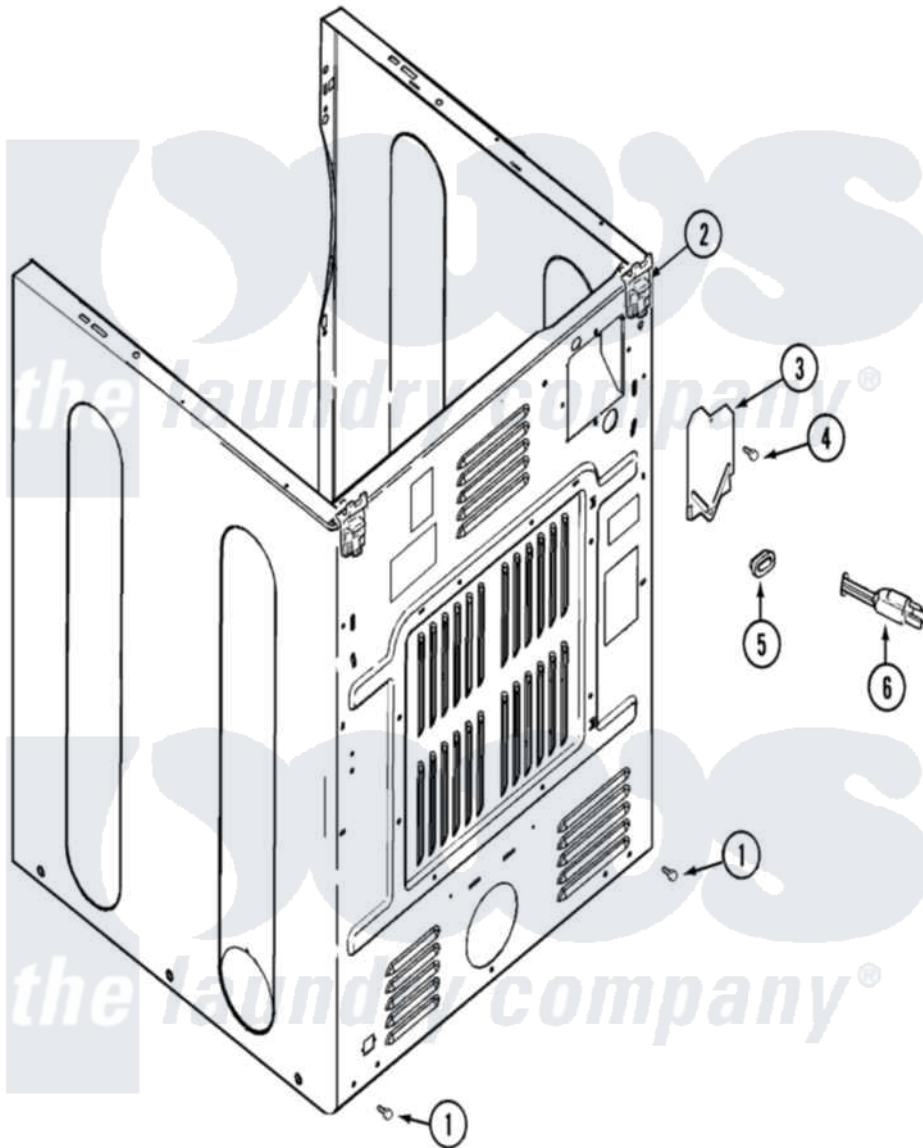

# Maytag MDG16CSDGW 05 - CABINET-REAR

Maytag Residential Maytag MDG16CSDGW Dryer Parts Parts Diagram 05 - CABINET-REAR  
 Click on the part number to view part

Item	Original Part Number	Replaced By	Status	Part Description
001	<a href="#">22001995</a>			Screw Note: Screw, Tumbler Front And Shroud
002	<a href="#">22001995</a>			Screw Note: Screw, Tumbler Front And Shroud
"	<a href="#">22004095</a>			Hinge, Plastic
003	<a href="#">33001795</a>			Cover, Terminal Block
004	<a href="#">22001995</a>			Screw Note: Screw, Tumbler Front And Shroud
005	<a href="#">211881</a>			Grommet, Cord Part Not Used-Gas Models Only
"	<a href="#">216183</a>			Grommet, Cord Export
006	<a href="#">22003540</a>			Cord, Power
"	22003705		Not Available	ADAPTER, CORD EXPORT
"	22004405		Not Available	CORD ADAPTER ASSY
"	<a href="#">33002778</a>			Power Cord