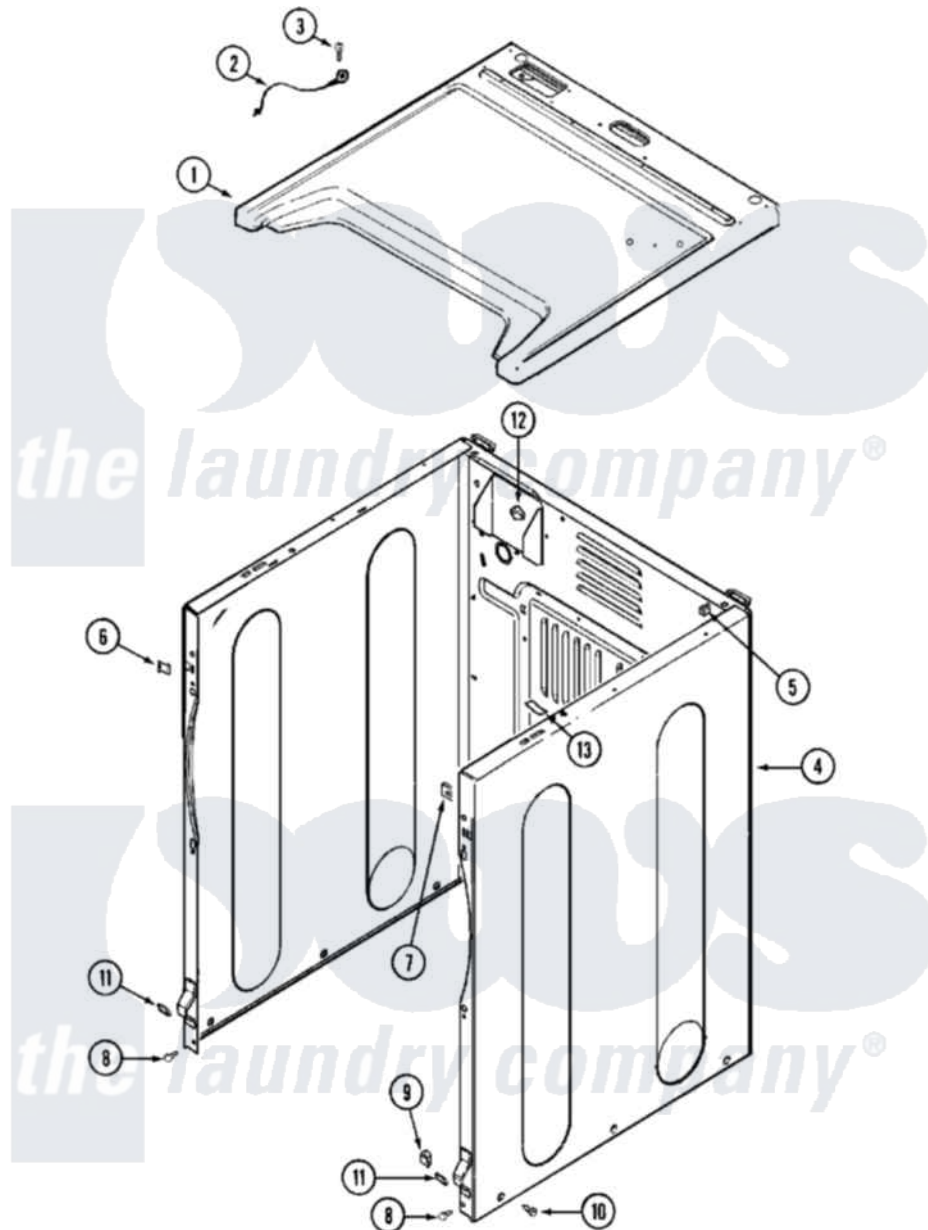

Maytag MDG16CSDWQ 03 - CABINET-FRONT

Maytag [Residential Maytag MDG16CSDWQ Dryer Parts](#) Parts Diagram 03 - CABINET-FRONT
 Click on the part number to view part

Item	Original Part Number	Replaced By	Status	Part Description
001	33002633			Cover, Top
"	33002634		Not Available	COVER, TOP (BSQ-AS PK)
002	22001959			Wire, Ground
003	210186	3370225		Screw
004	22003644			Cabinet Assembly
"	NLA		Not Available	CABINET ASSY (WHT-AS PK)
005	310933	33002194		Nut, Speed
006	22002049			Clip Note: Clip, Front Panel
007	213280	204439		Screw And Fstner Assembly
008	22001995			Screw Note: Screw, Tumbler Front And Shroud
009	Y310376			Clip, Door Switch Harness
010	213007			Xfor Cabinet See Cabinet, Back
"	22003409	213007		Xfor Cabinet See Cabinet, Back
011	22002239			Clip, Front Panel