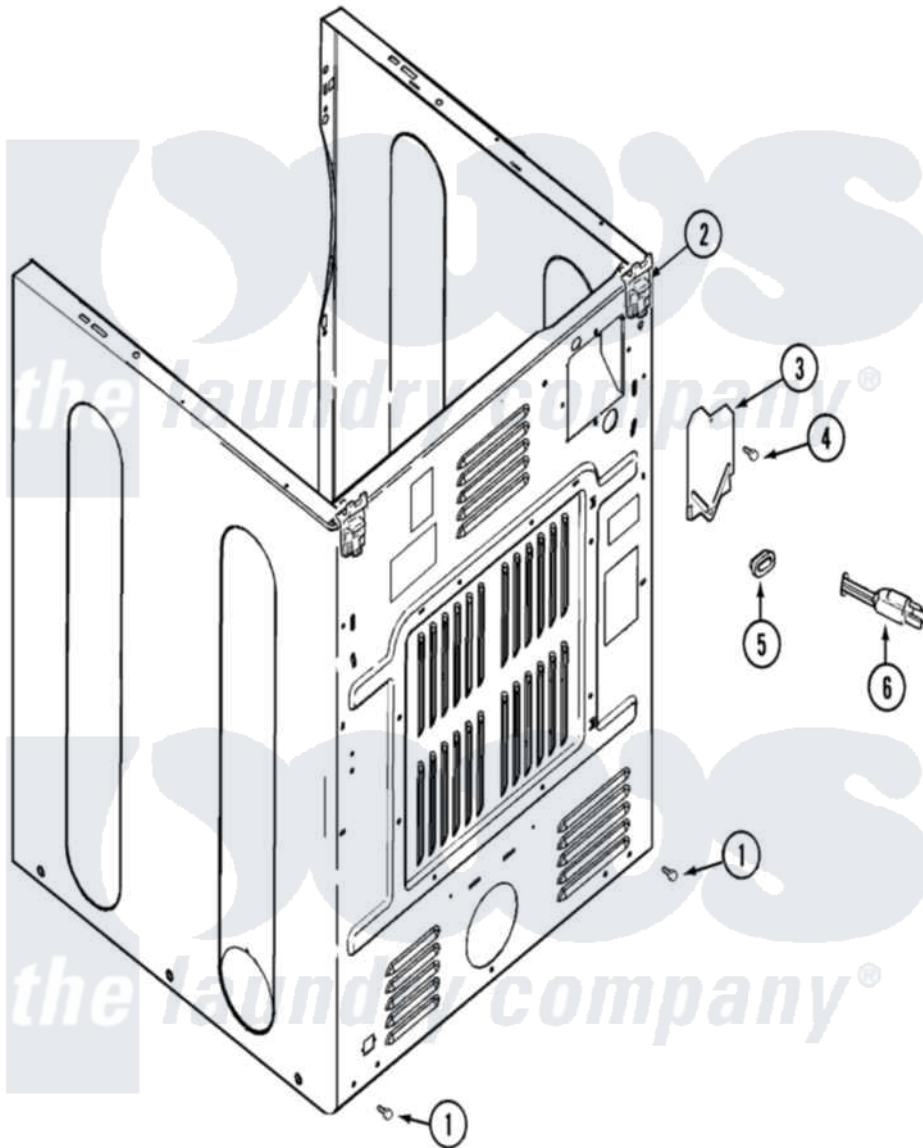

Maytag MDG16CSDWQ 05 - CABINET-REAR

Maytag Residential Maytag MDG16CSDWQ Dryer Parts Parts Diagram 05 - CABINET-REAR
 Click on the part number to view part

Item	Original Part Number	Replaced By	Status	Part Description
001	22001995			Screw Note: Screw, Tumbler Front And Shroud
002	22001995			Screw Note: Screw, Tumbler Front And Shroud
"	22004095			Hinge, Plastic
003	33001795			Cover, Terminal Block
004	22001995			Screw Note: Screw, Tumbler Front And Shroud
005	211881			Grommet, Cord Part Not Used-Gas Models Only
"	216183			Grommet, Cord Export
006	22003540			Cord, Power
"	22003705		Not Available	ADAPTER, CORD EXPORT
"	22004405		Not Available	CORD ADAPTER ASSY
"	33002778			Power Cord