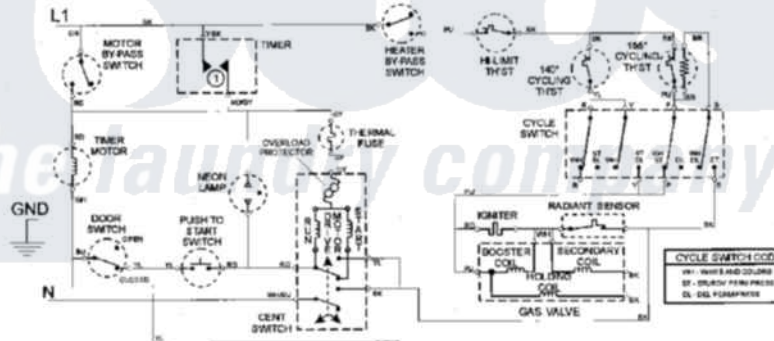

Maytag MDG16CSDWQ 09 - WIRING INFORMATION

TIMER INFORMATION			6.7 MIN	66.7 MIN
CAM NO.	CIRCUIT	FUNCTION		
1	Y-BIRD	MOTOR	[Timing bar showing 6.7 min interval]	
CAM OPEN		SETTING	[Timing bar showing 4.6 min interval]	
CAM CLOSED		HEATER & MOTOR BY-PASS SWITCHES	[Timing bar showing 33 MIN, 40 MIN, 47 MIN, 53 MIN, 60 MIN intervals]	
CAM MAY BE OPEN OR CLOSED