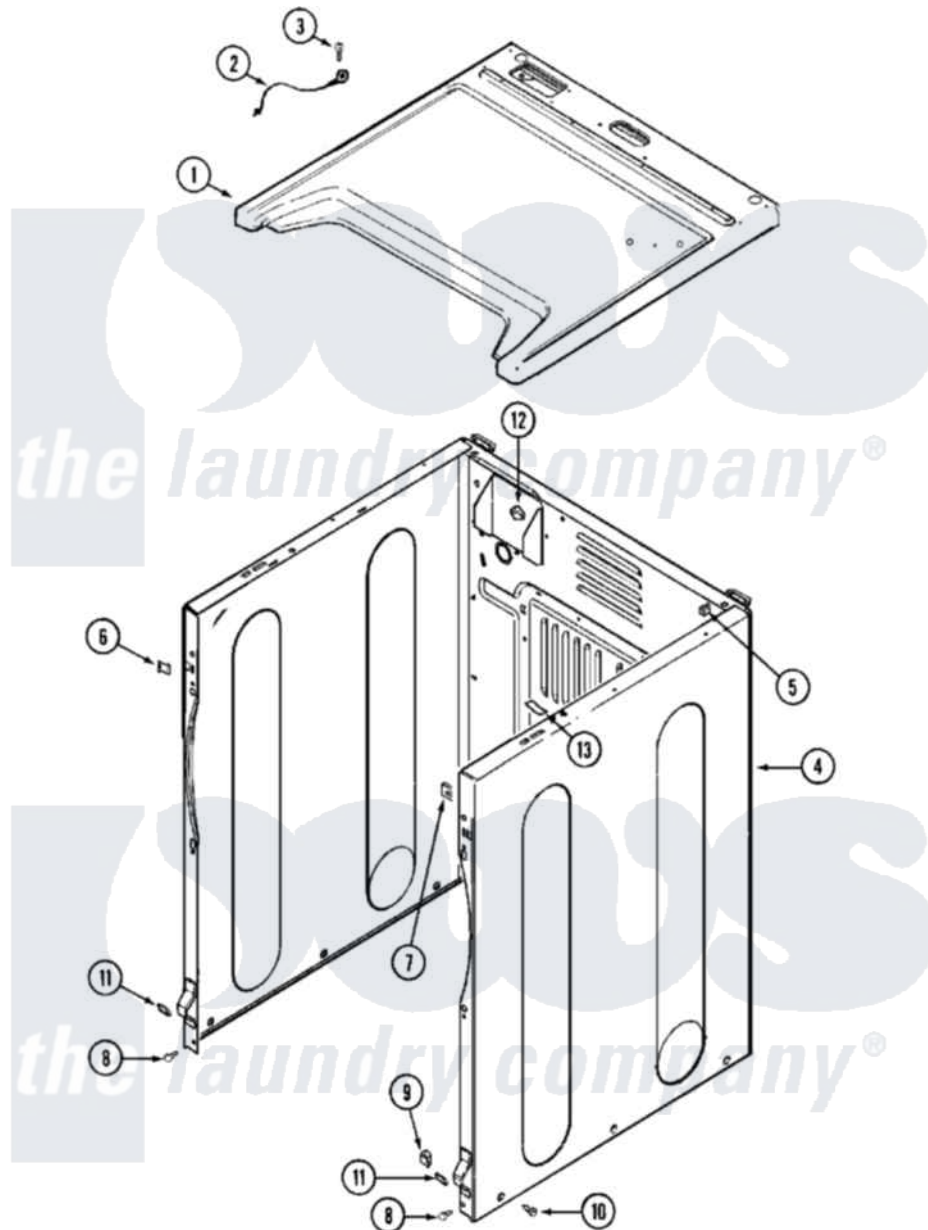

Maytag MDG16CSDWW 03 - CABINET-FRONT

Maytag Residential Maytag MDG16CSDWW Dryer Parts Parts Diagram 03 - CABINET-FRONT
 Click on the part number to view part

Item	Original Part Number	Replaced By	Status	Part Description
001	33002633			Cover, Top
"	33002634		Not Available	COVER, TOP (BSQ-AS PK)
002	22001959			Wire, Ground
003	210186	3370225		Screw
004	22003644			Cabinet Assembly
"	NLA		Not Available	CABINET ASSY (WHT-AS PK)
005	310933	33002194		Nut, Speed
006	22002049			Clip Note: Clip, Front Panel
007	213280	204439		Screw And Fstner Assembly
008	22001995			Screw Note: Screw, Tumbler Front And Shroud
009	Y310376			Clip, Door Switch Harness
010	213007			Xfor Cabinet See Cabinet, Back
"	22003409	213007		Xfor Cabinet See Cabinet, Back
011	22002239			Clip, Front Panel