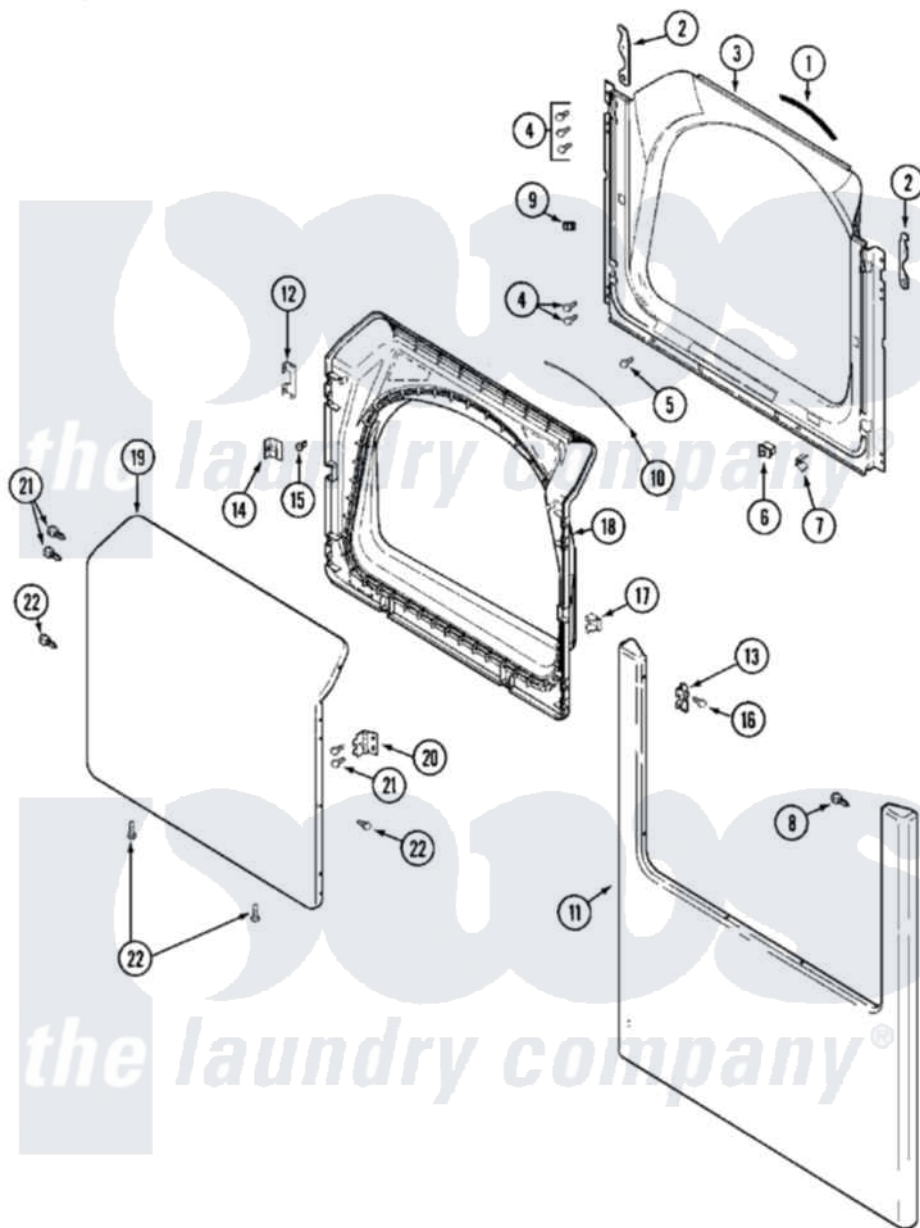

Maytag MDG16CSDWW 04 - DOOR

Maytag [Residential Maytag MDG16CSDWW Dryer Parts](#) Parts Diagram 04 - DOOR
 Click on the part number to view part

Item	Original Part Number	Replaced By	Status	Part Description
001	33001767			Seal, Shroud
002	22002247	33002597		Hook, Security
003	33001900			Shroud
004	22001995			Screw Note: Screw, Tumbler Front And Shroud
005	33001768			Screw, Shroud Note: Screw, Shroud And Outlet Duct
006	33001509	W10169313		Switch-Dor
"	33002239			Switch, Door
007	33001760			Bracket, Hinge
009	Y304578	LA-1003		Door Catch Kit
010	33002094			Seal, Door
012	22002038			Clip, Door
013	33001771			Bushing, Inner Door
014	33001793			Bracket, Strike
015	33001761			Strike, Door
016	22002039			Clip, Door

017	33001763		Plug, Inner Door
018	33001899		Door, Inner
019	33001904		Door, Outer
"	NLA	Not Available	DOOR, OUTER (BSQ)
020	33001759		Hinge, Door
021	22002062	98006631	Screw
022	22002063		Screw No.8-18AB Wafer Head
"	33002351		Screw
023	33001764		Cover, Hinge Hole
"	33002349		Cover, Hinge Hole
024	33001846		Screw, Hinge Hole Cover
025	22002243		Screw, Front Panel And Hinge
"	22002244		Clip, Grounding
026	213280	204439	Screw And Fstner Assembly
"	22002239		Clip, Front Panel
"	33001901		Panel, Front
"	NLA	Not Available	PANEL, FRONT (BSQ)