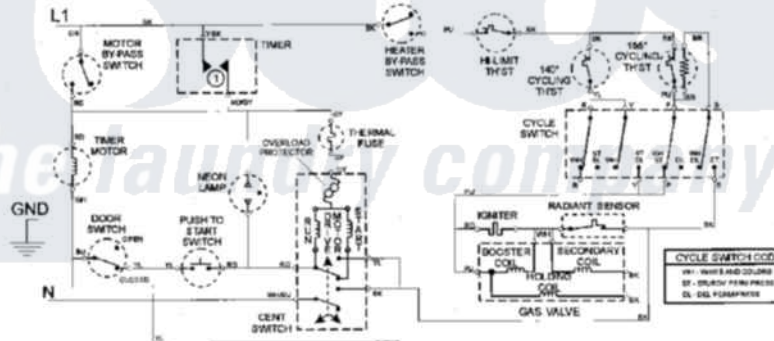

Maytag MDG16CSDWW 09 - WIRING INFORMATION

TIMER INFORMATION			6.7 MIN	66.7 MIN
CAM NO.	CIRCUIT	FUNCTION		
1	Y-BIRD	MOTOR	[Timing bar showing 6.7 min interval]	
CAM OPEN		HEATER & MOTOR BY-PASS SWITCHES	SETTING	4.6 MIN
CAM CLOSED			33 MIN	
CAM MAY BE OPEN OR CLOSED			40 MIN	
			47 MIN	
			53 MIN	
		60 MIN