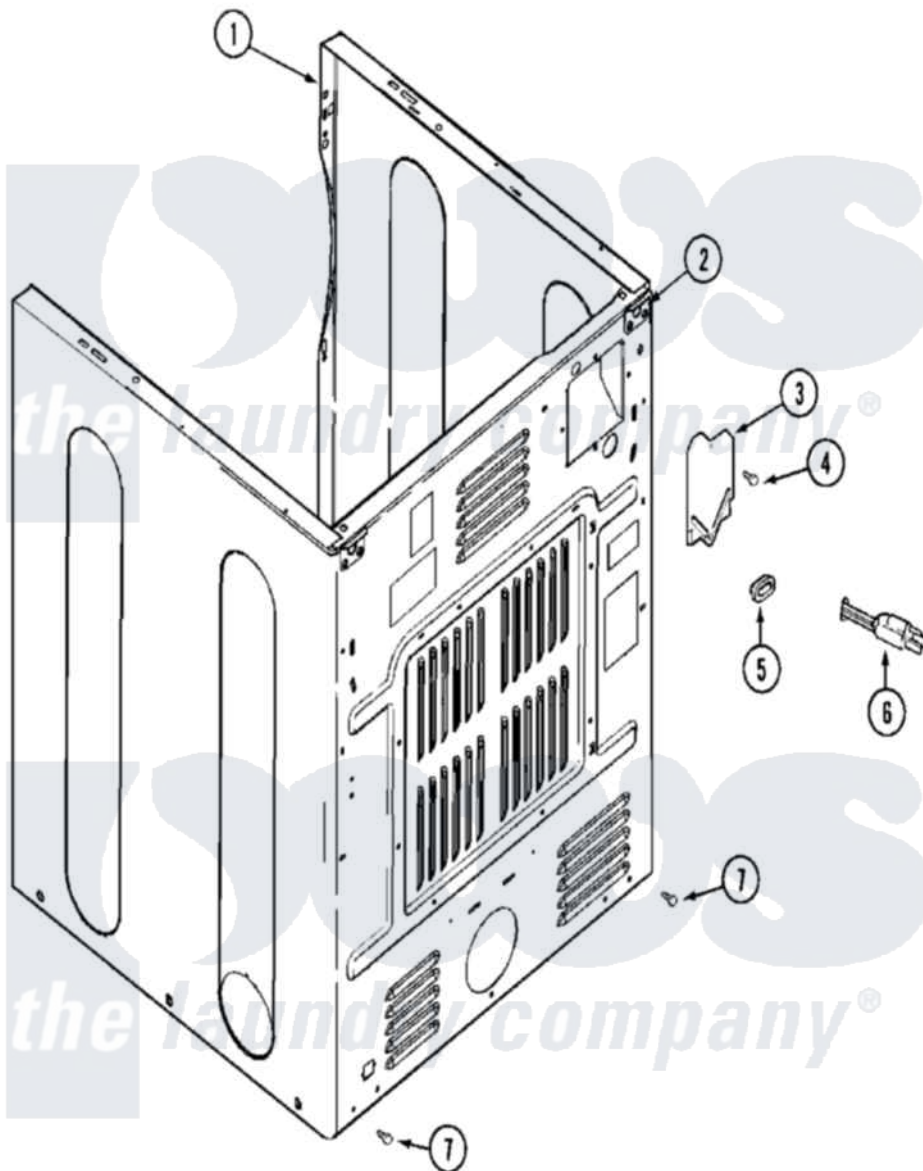

# Maytag MDG16MNAEW 04 - CABINET-REAR

Maytag Residential Maytag MDG16MNAEW Dryer Parts Parts Diagram 04 - CABINET-REAR  
 Click on the part number to view part

Item	Original Part Number	Replaced By	Status	Part Description
001	NLA		Not Available	CABINET (WHT)
002	<a href="#">22001995</a>			Screw Note: Screw, Tumbler Front And Shroud
"	22003367	<a href="#">22004095</a>		Hinge, Plastic
"	NLA		Not Available	BRACKET, CABINET HINGE
003	<a href="#">33001795</a>			Cover, Terminal Block
004	<a href="#">22001995</a>			Screw Note: Screw, Tumbler Front And Shroud
"	<a href="#">Y912873</a>			Screw, Terminal Block Bracket
005	<a href="#">211881</a>			Grommet, Cord Part Not Used-Gas Models Only
"	<a href="#">216183</a>			Grommet, Cord Export
"	22002532	<a href="#">216183</a>		Grommet, Cord Export
006	<a href="#">22003540</a>			Cord, Power
"	22003541	<a href="#">22004404</a>		Cord Adapter
"	308966		Not Available	CORD, POWER (EXPORT)
"	33001284		Not Available	CORD, POWER

" 33001285

Not Available

CORD, POWER

" 33001689

Not Available

CORD, POWER (AS WRAPPED)

007 [22001995](#)

Screw Note: Screw, Tumbler Front And Shroud