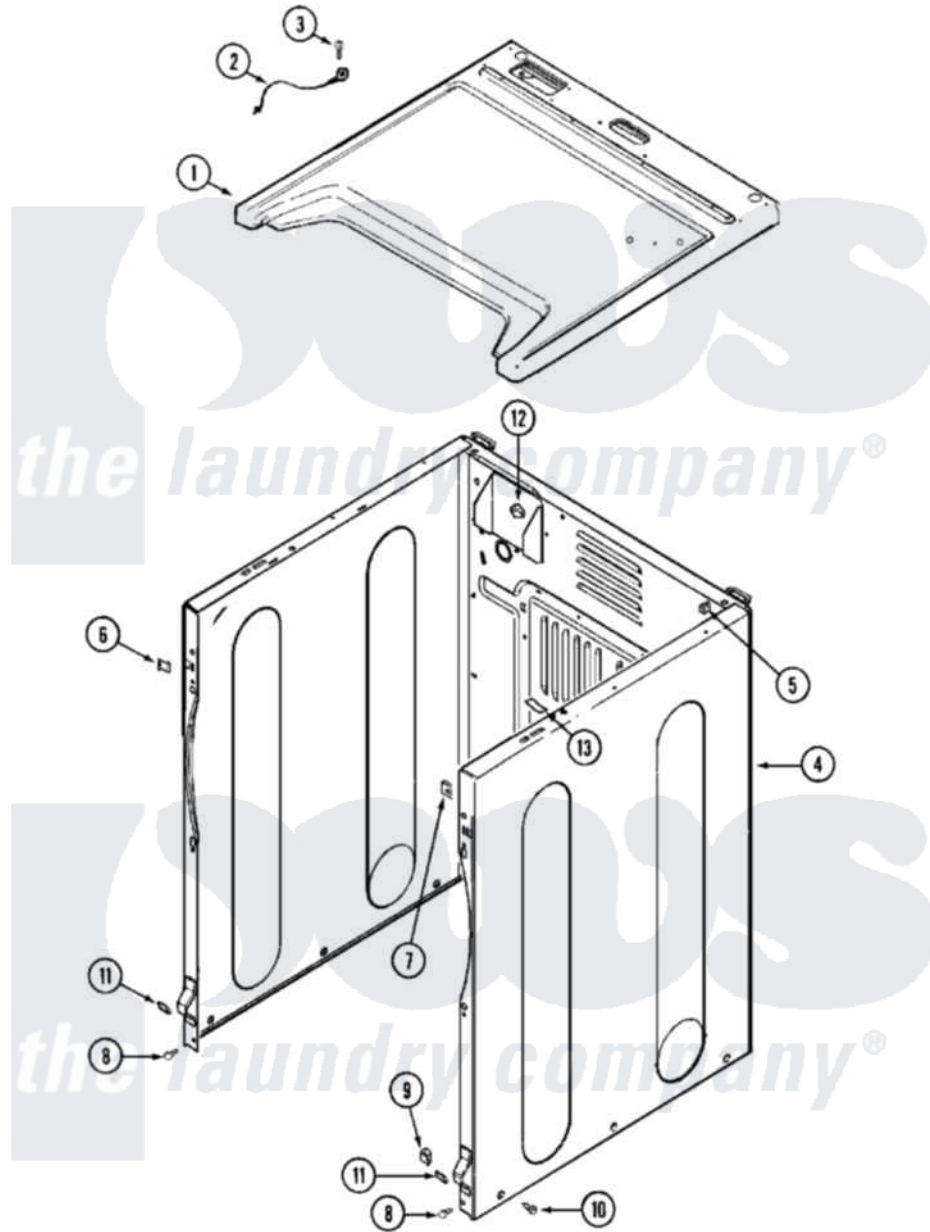

Maytag MDG16MNBGW 02 - CABINET-FRONT

Maytag [Residential Maytag MDG16MNBGW Dryer Parts](#) Parts Diagram 02 - CABINET-FRONT
 Click on the part number to view part

Item	Original Part Number	Replaced By	Status	Part Description
001	33001896			Cover, Top
"	33002631			Cover, Top
002	205810			Wire, Ground
003	211252			Screw, Ground Wire
004	NLA		Not Available	CABINET (WHT)
005	310933	33002194		Nut, Speed
006	22002049			Clip Note: Clip, Front Panel
007	213280	204439		Screw And Fstner Assembly
008	22001995			Screw Note: Screw, Tumbler Front And Shroud
009	22003298			Retainer, Wire
010	213007			Xfor Cabinet See Cabinet, Back
"	22003409	213007		Xfor Cabinet See Cabinet, Back
011	22002239			Clip, Front Panel
012	Y310376			Clip, Door Switch Harness