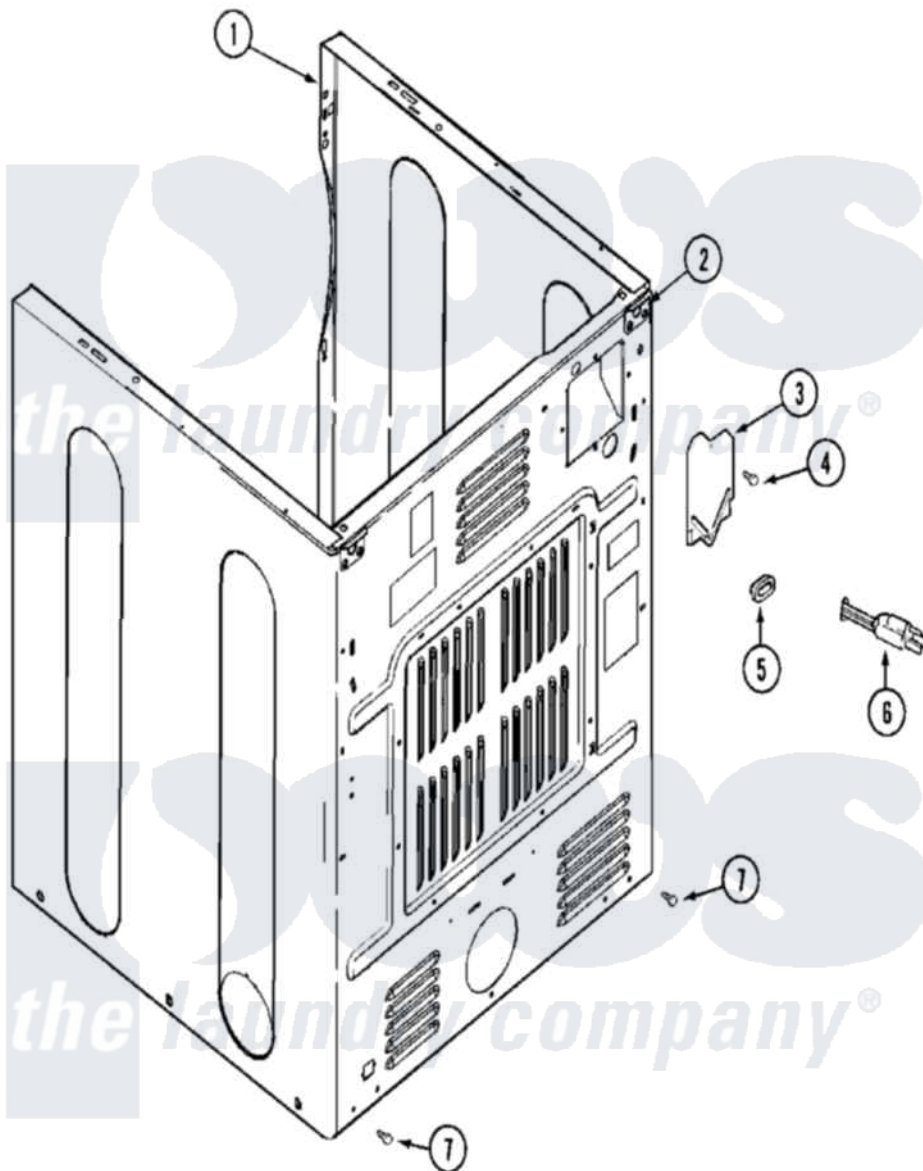

Maytag MDG16MNBGW 04 - CABINET-REAR

Maytag Residential Maytag MDG16MNBGW Dryer Parts Parts Diagram 04 - CABINET-REAR
 Click on the part number to view part

Item	Original Part Number	Replaced By	Status	Part Description
001	NLA		Not Available	CABINET (WHT)
002	22001995			Screw Note: Screw, Tumbler Front And Shroud
"	22003367	22004095		Hinge, Plastic
"	NLA		Not Available	BRACKET, CABINET HINGE
003	33001795			Cover, Terminal Block
004	22001995			Screw Note: Screw, Tumbler Front And Shroud
"	Y912873			Screw, Terminal Block Bracket
005	211881			Grommet, Cord Part Not Used-Gas Models Only
"	216183			Grommet, Cord Export
"	22002532	216183		Grommet, Cord Export
006	22003540			Cord, Power
"	22003541	22004404		Cord Adapter
"	308966		Not Available	CORD, POWER (EXPORT)
"	33001284		Not Available	CORD, POWER

" 33001285

Not Available

CORD, POWER

" 33001689

Not Available

CORD, POWER (AS WRAPPED)

007 [22001995](#)

Screw Note: Screw, Tumbler Front And Shroud