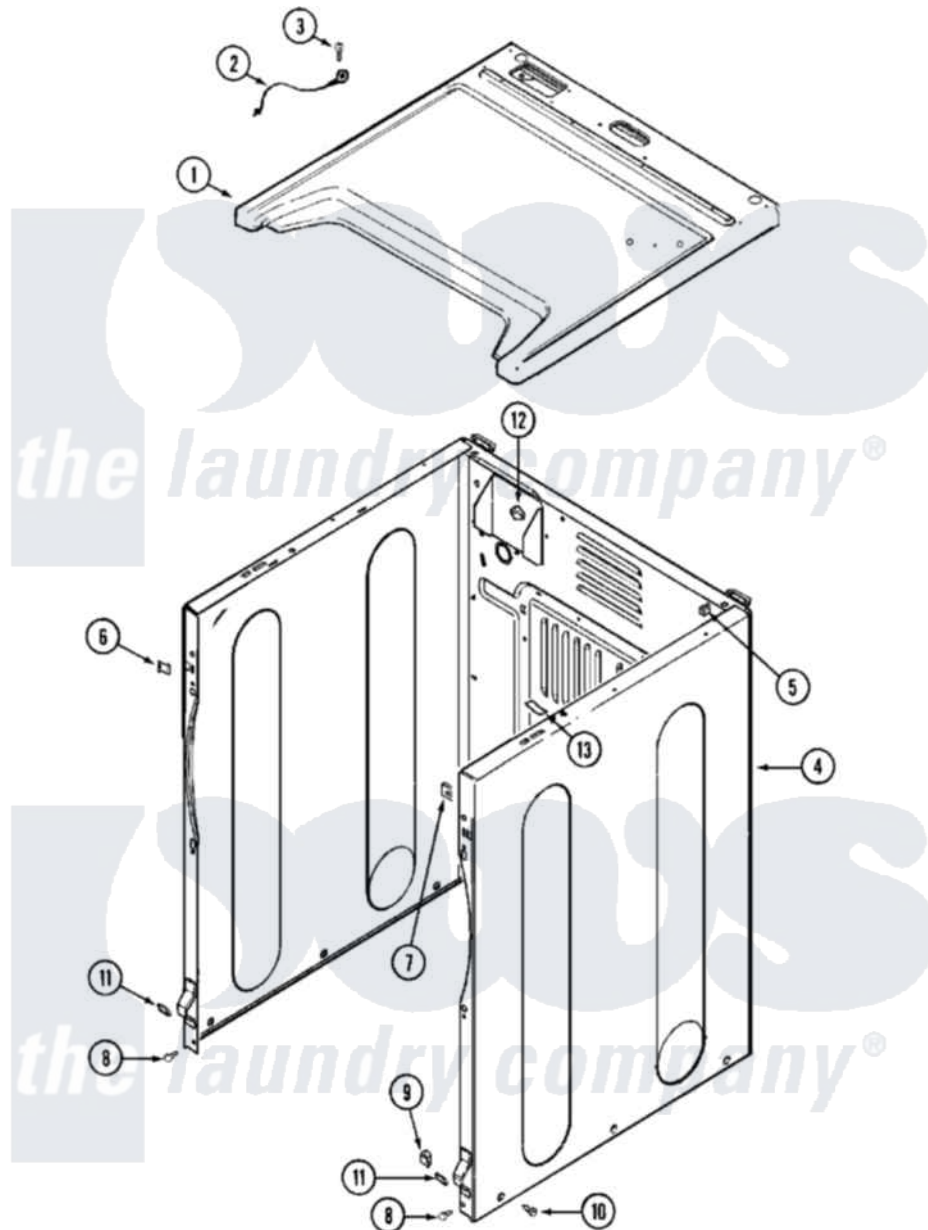

Maytag MDG16MNDGW 02 - CABINET-FRONT

Maytag [Residential Maytag MDG16MNDGW Dryer Parts](#) Parts Diagram 02 - CABINET-FRONT
 Click on the part number to view part

Item	Original Part Number	Replaced By	Status	Part Description
001	33002631			Cover, Top
002	22001959			Wire, Ground
003	210186	3370225		Screw
004	NLA		Not Available	CABINET ASSY (WHT-AS PK)
005	310933	33002194		Nut, Speed
006	22002049			Clip Note: Clip, Front Panel
007	213280	204439		Screw And Fstner Assembly
008	22001995			Screw Note: Screw, Tumbler Front And Shroud
009	Y310376			Clip, Door Switch Harness
010	213007			Xfor Cabinet See Cabinet, Back
"	22003409	213007		Xfor Cabinet See Cabinet, Back
011	22002239			Clip, Front Panel
012	Y310376			Clip, Door Switch Harness
013	33001836			Strap, Top Cover Support