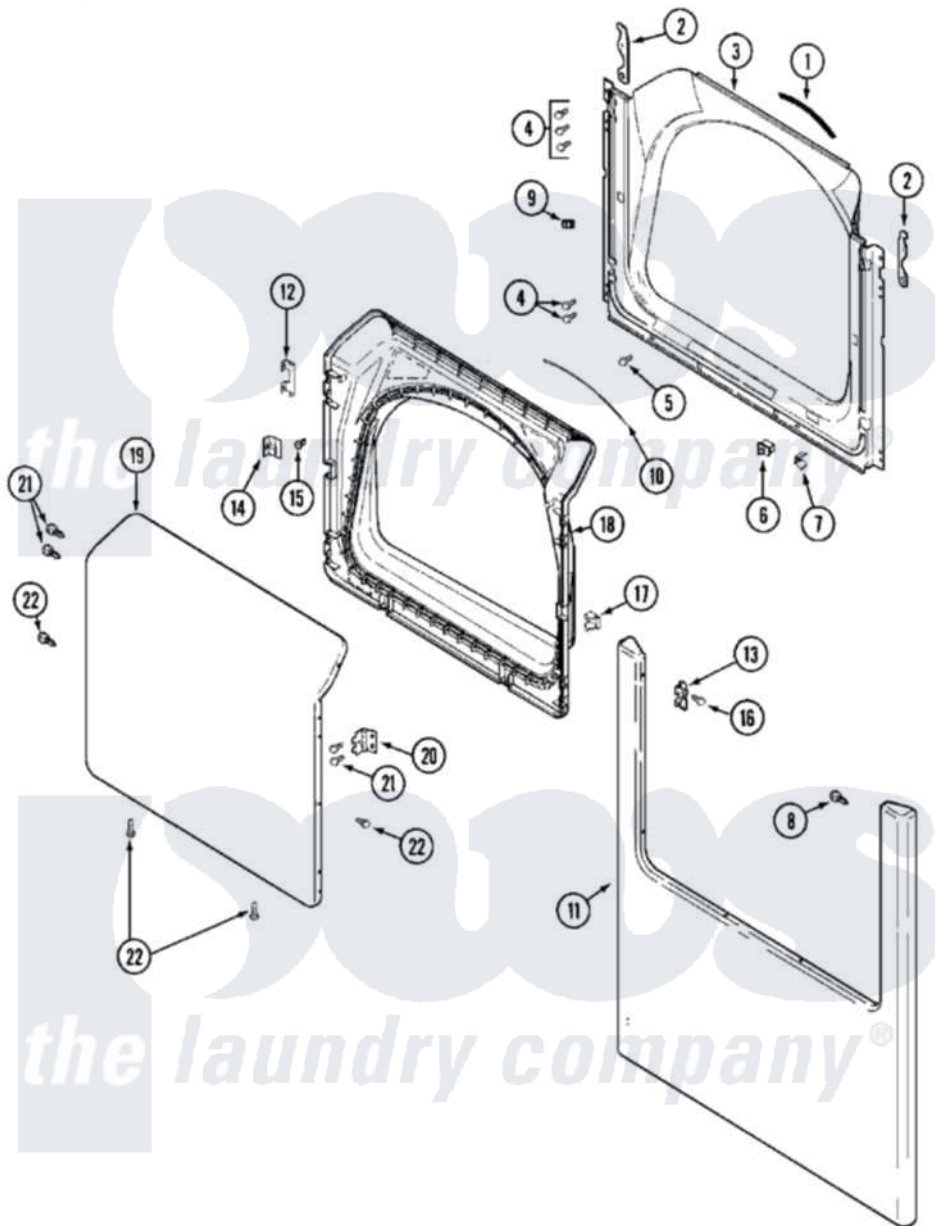

Maytag MDG16MNDGW 03 - DOOR

Maytag [Residential Maytag MDG16MNDGW Dryer Parts](#) Parts Diagram 03 - DOOR
 Click on the part number to view part

Item	Original Part Number	Replaced By	Status	Part Description
001	33001767			Seal, Shroud
002	22002247	33002597		Hook, Security
003	33001900			Shroud
004	22001995			Screw Note: Screw, Tumbler Front And Shroud
005	33001768			Screw, Shroud Note: Screw, Shroud And Outlet Duct
006	33001509	W10169313		Switch-Dor
"	33002239			Switch, Door
007	33001760			Bracket, Hinge
008	22002243			Screw, Front Panel And Hinge
"	22002244			Clip, Grounding
009	Y304578	LA-1003		Door Catch Kit
010	33002094			Seal, Door
011	213280	204439		Screw And Fstner Assembly
"	33001901			Panel, Front
012	22002038			Clip, Door

013	33001764		Cover, Hinge Hole
014	33001793		Bracket, Strike
015	33001761		Strike, Door
016	33001846		Screw, Hinge Hole Cover
017	33001763		Plug, Inner Door
018	22002039		Clip, Door
"	22002063		Screw No.8-18AB Wafer Head
"	33001899		Door, Inner
019	33001904		Door, Outer
020	33001759		Hinge, Door
021	22002062	98006631	Screw
022	22002063		Screw No.8-18AB Wafer Head