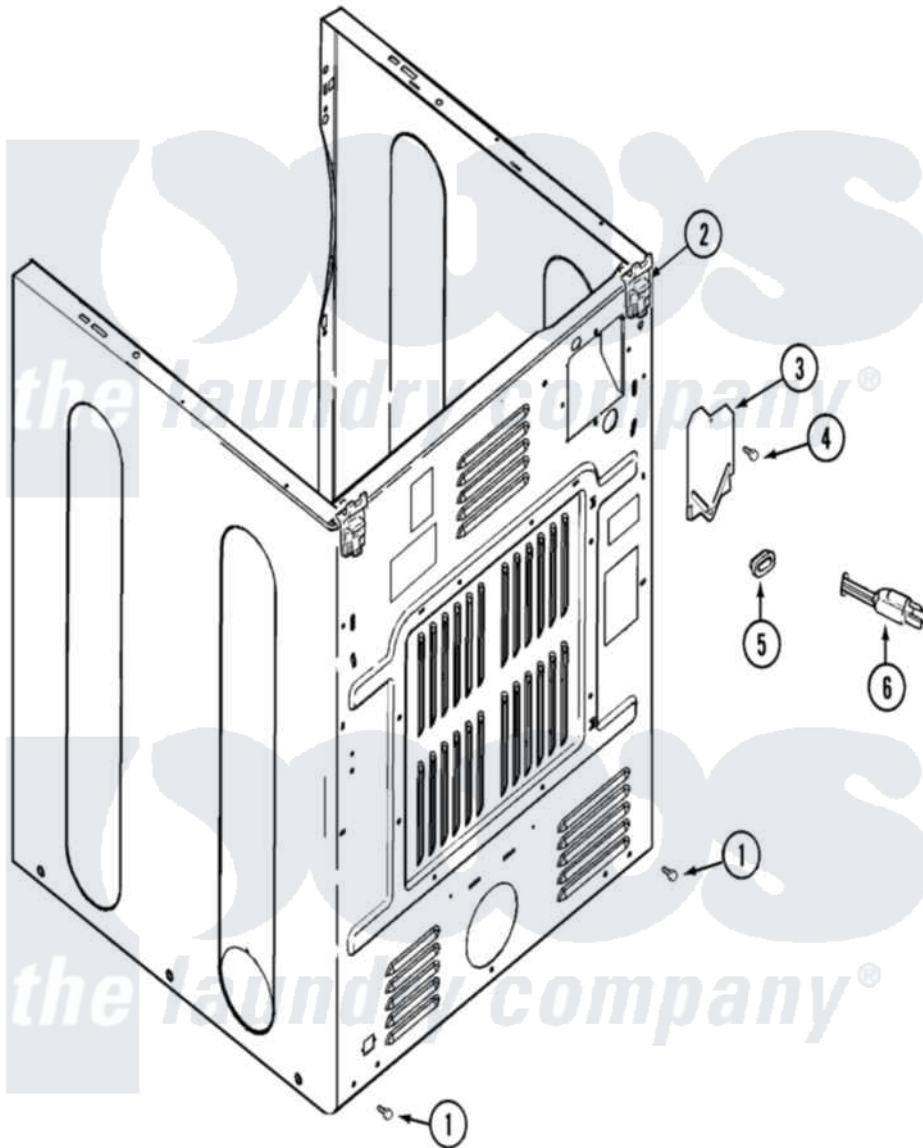

Maytag MDG16MNDGW 04 - CABINET-REAR

Maytag Residential Maytag MDG16MNDGW Dryer Parts Parts Diagram 04 - CABINET-REAR
 Click on the part number to view part

Item	Original Part Number	Replaced By	Status	Part Description
001	22001995			Screw Note: Screw, Tumbler Front And Shroud
002	22001995			Screw Note: Screw, Tumbler Front And Shroud
"	22004095			Hinge, Plastic
003	33001795			Cover, Terminal Block
004	22001995			Screw Note: Screw, Tumbler Front And Shroud
005	211881			Grommet, Cord Part Not Used-Gas Models Only
"	216183			Grommet, Cord Export
006	22003540			Cord, Power
"	22003705		Not Available	ADAPTER, CORD EXPORT
"	22004405		Not Available	CORD ADAPTER ASSY
"	33002778			Power Cord