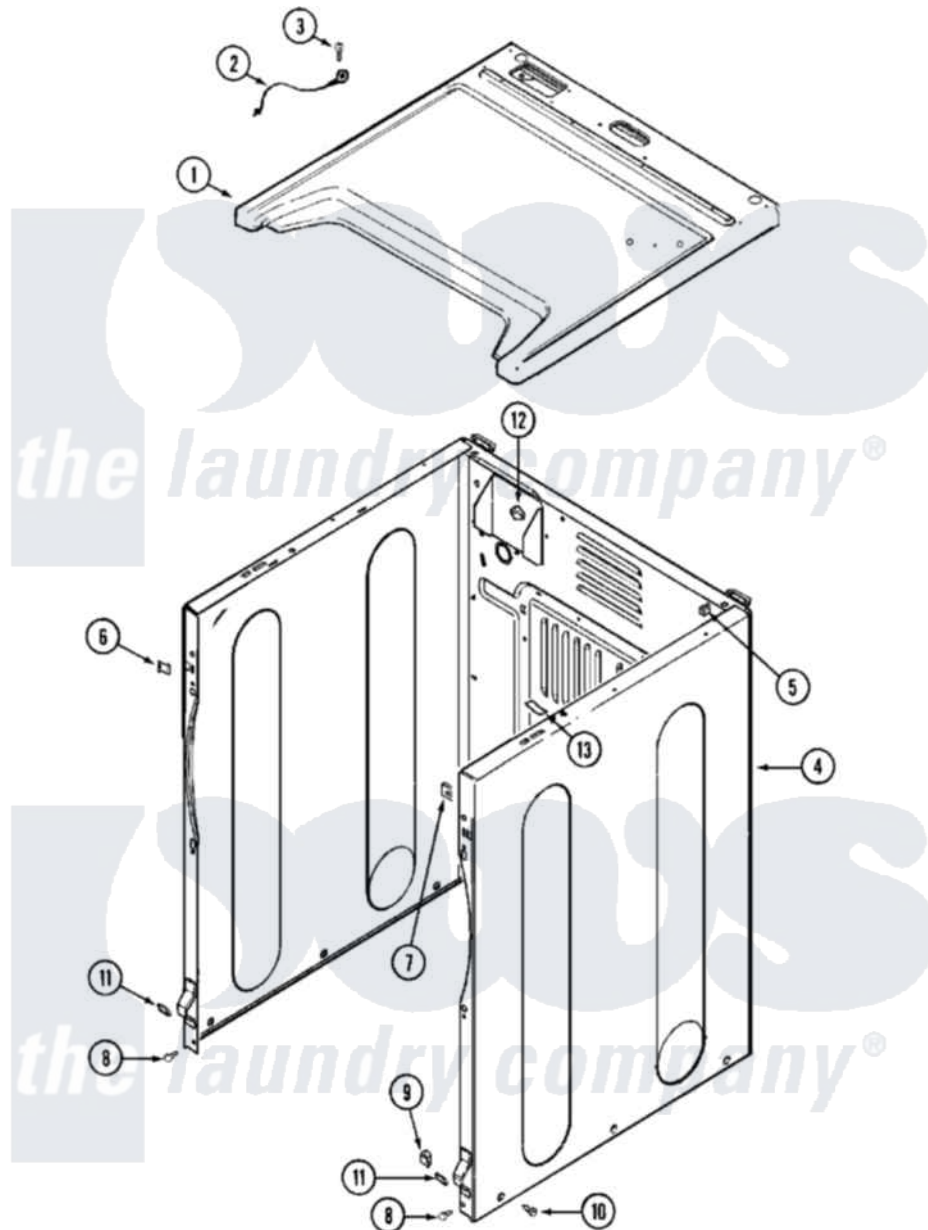

Maytag MDG16MNDWW 02 - CABINET-FRONT

Maytag Residential Maytag MDG16MNDWW Dryer Parts Parts Diagram 02 - CABINET-FRONT
 Click on the part number to view part

Item	Original Part Number	Replaced By	Status	Part Description
001	33002631			Cover, Top
002	22001959			Wire, Ground
003	210186	3370225		Screw
004	NLA		Not Available	CABINET ASSY (WHT-AS PK)
005	310933	33002194		Nut, Speed
006	22002049			Clip Note: Clip, Front Panel
007	213280	204439		Screw And Fstner Assembly
008	22001995			Screw Note: Screw, Tumbler Front And Shroud
009	Y310376			Clip, Door Switch Harness
010	213007			Xfor Cabinet See Cabinet, Back
"	22003409	213007		Xfor Cabinet See Cabinet, Back
011	22002239			Clip, Front Panel
012	Y310376			Clip, Door Switch Harness
013	33001836			Strap, Top Cover Support