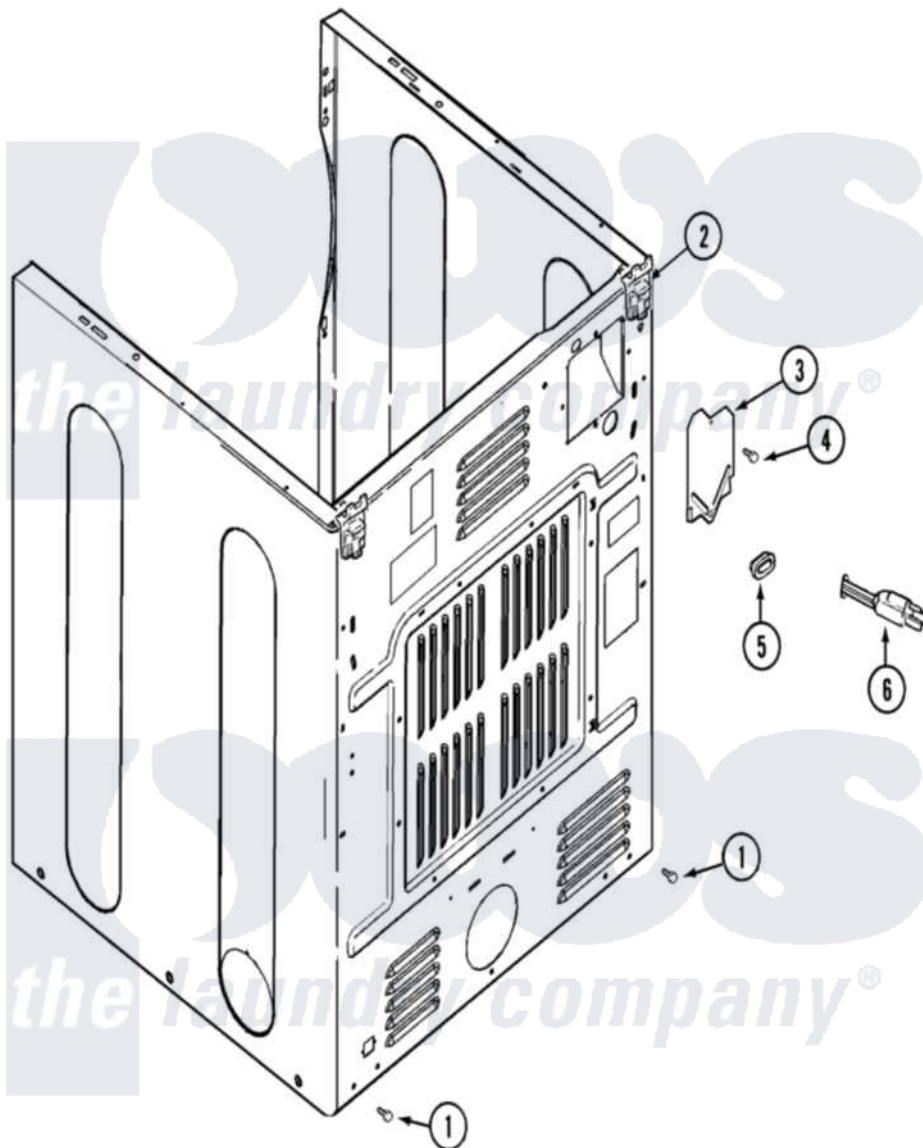

Maytag MDG16MNDWW 04 - CABINET-REAR

Maytag [Residential Maytag MDG16MNDWW Dryer Parts](#) Parts Diagram 04 - CABINET-REAR
 Click on the part number to view part

Item	Original Part Number	Replaced By	Status	Part Description
001	22001995			Screw Note: Screw, Tumbler Front And Shroud
002	22001995			Screw Note: Screw, Tumbler Front And Shroud
"	22004095			Hinge, Plastic
003	33001795			Cover, Terminal Block
004	22001995			Screw Note: Screw, Tumbler Front And Shroud
005	211881			Grommet, Cord Part Not Used-Gas Models Only
"	216183			Grommet, Cord Export
006	22003540			Cord, Power
"	22003705		Not Available	ADAPTER, CORD EXPORT
"	22004405		Not Available	CORD ADAPTER ASSY
"	33002778			Power Cord