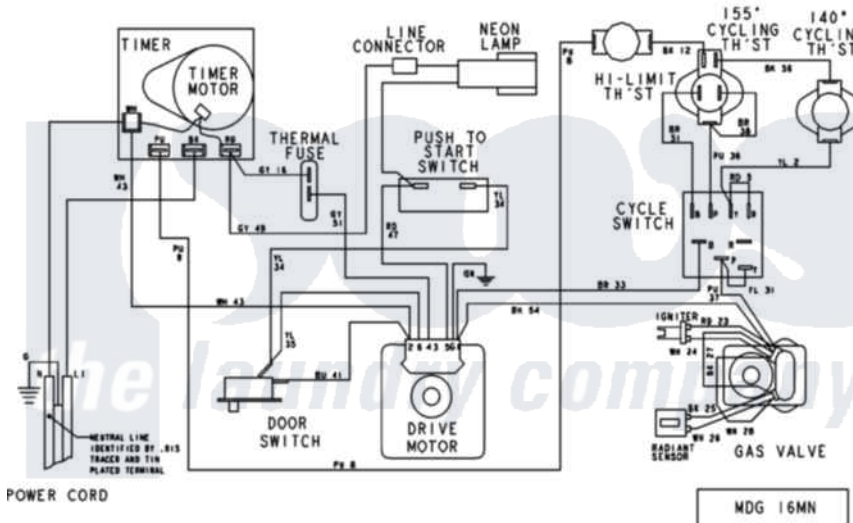

Maytag MDG16MNDWW 08 - WIRING INFORMATION

TIMER INFORMATION		
CAM NO.	CIRCUIT	FUNCTION
1	BA-NG	MOTOR
2	BA-PU	HEATER

ELECTRICAL SCHEMATIC

CAUTION "Label all wires prior to disconnection when servicing controls. Wiring errors can cause improper and dangerous operation."

"Verify proper operation after serving."

ELECTRICAL WIRING DIAGRAM

Maytag [Residential Maytag MDG16MNDWW Dryer Parts](#) Parts Diagram 08 - WIRING INFORMATION

[Click on the part number to view part](#)

Item	Original Part Number	Replaced By	Status	Part Description
001	NLA		Not Available	WIRING INFORMATION