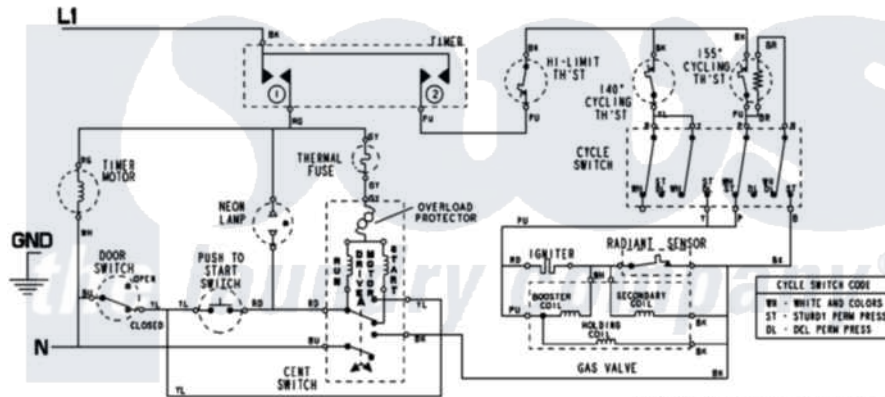

Maytag MDG16MNDWW 08 - WIRING INFORMATION

TIMER INFORMATION		
CAM NO.	CIRCUIT	FUNCTION
1	BA-NG	MOTOR
2	BA-PU	HEATER

ELECTRICAL SCHEMATIC

CAUTION "Label all wires prior to disconnection when servicing controls. Wiring errors can cause improper and dangerous operation."

"Verify proper operation after serving."

ELECTRICAL WIRING DIAGRAM

Maytag [Residential Maytag MDG16MNDWW Dryer Parts](#) Parts Diagram 08 - WIRING INFORMATION

[Click on the part number to view part](#)

Item	Original Part Number	Replaced By	Status	Part Description
001	NLA		Not Available	WIRING INFORMATION