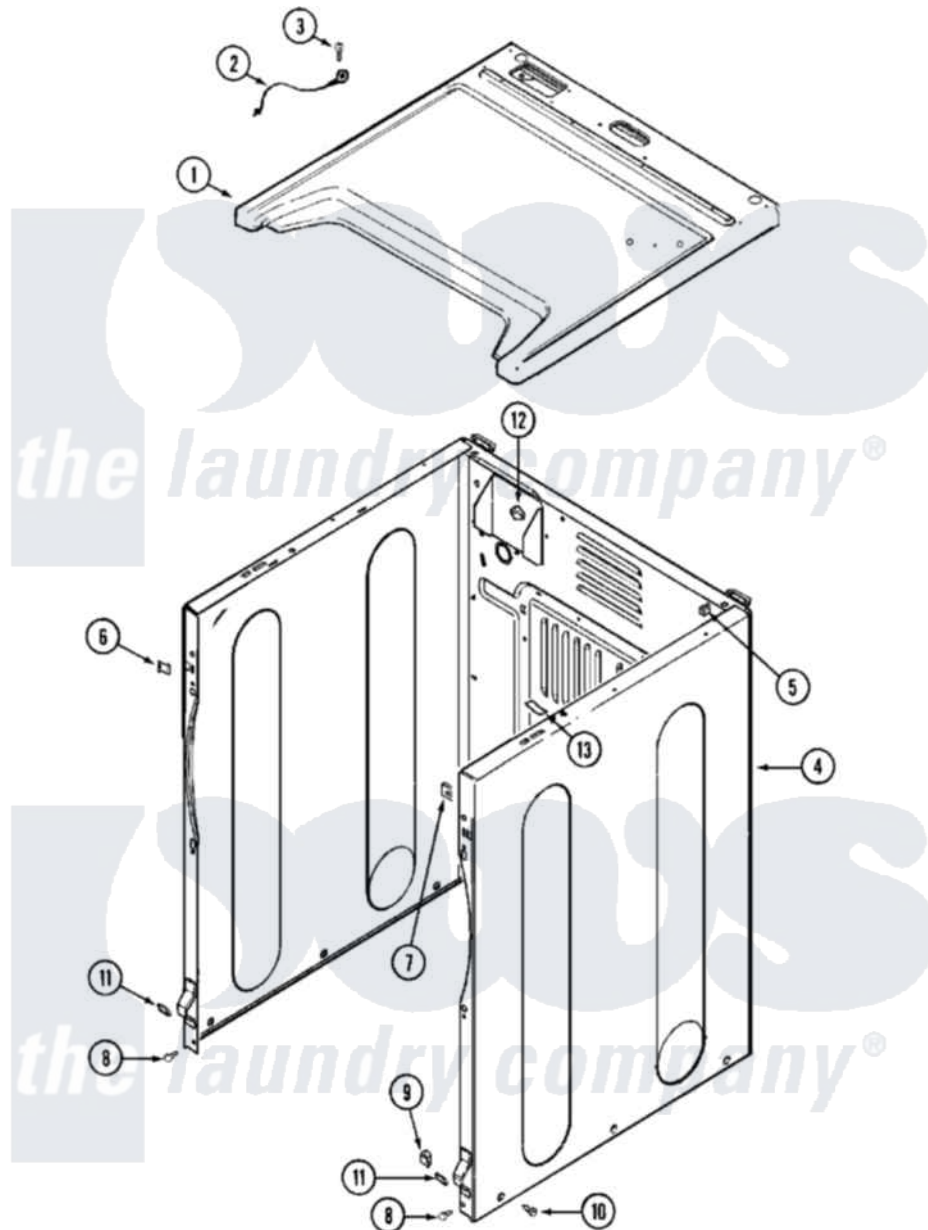

# Maytag MDG16MNSAW 02 - CABINET-FRONT

Maytag [Residential Maytag MDG16MNSAW Dryer Parts](#) Parts Diagram 02 - CABINET-FRONT  
 Click on the part number to view part

Item	Original Part Number	Replaced By	Status	Part Description
001	<a href="#">33001896</a>			Cover, Top
"	<a href="#">33002631</a>			Cover, Top
002	<a href="#">205810</a>			Wire, Ground
003	<a href="#">211252</a>			Screw, Ground Wire
004	NLA		Not Available	CABINET (WHT)
005	310933	<a href="#">33002194</a>		Nut, Speed
006	<a href="#">22002049</a>			Clip Note: Clip, Front Panel
007	213280	<a href="#">204439</a>		Screw And Fstner Assembly
008	<a href="#">22001995</a>			Screw Note: Screw, Tumbler Front And Shroud
009	<a href="#">22003298</a>			Retainer, Wire
010	<a href="#">213007</a>			Xfor Cabinet See Cabinet, Back
"	22003409	<a href="#">213007</a>		Xfor Cabinet See Cabinet, Back
011	<a href="#">22002239</a>			Clip, Front Panel
012	<a href="#">Y310376</a>			Clip, Door Switch Harness