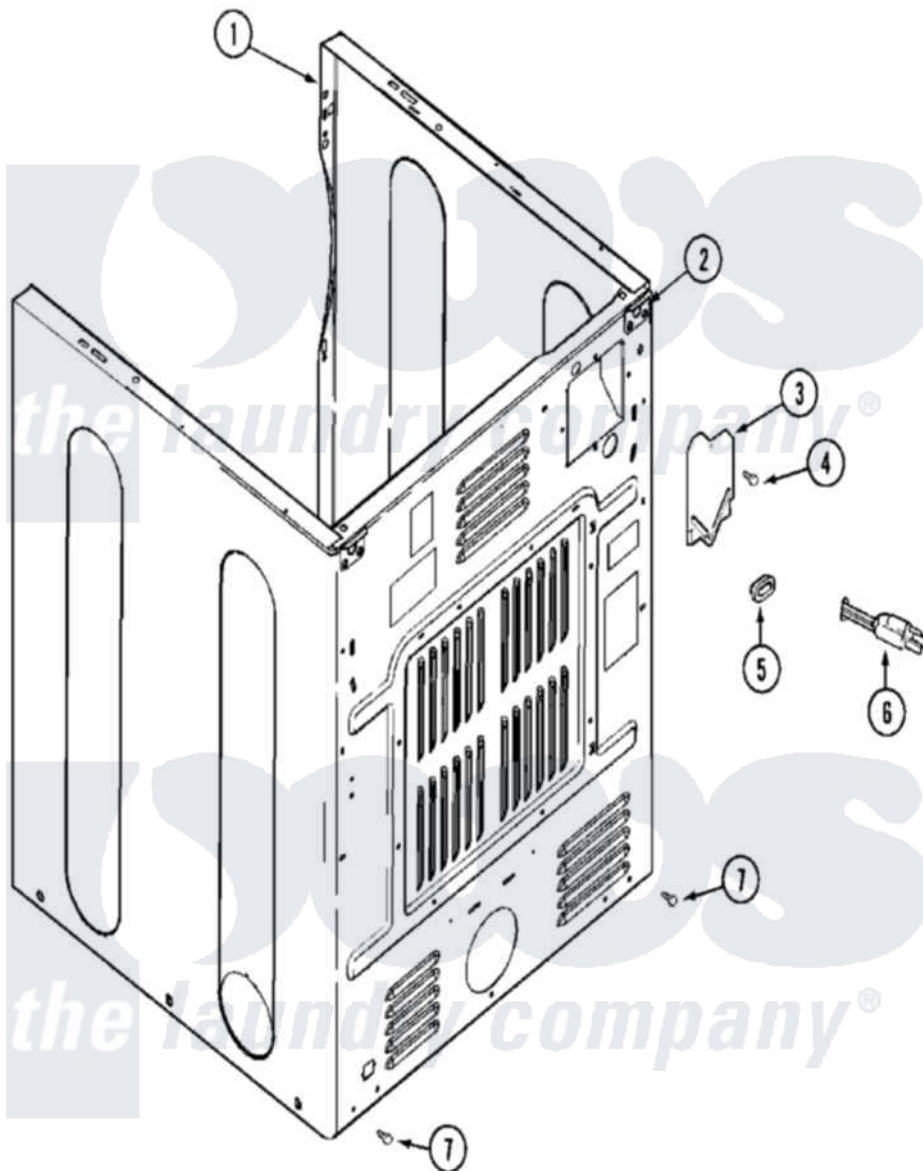

# Maytag MDG16MNSAW 04 - CABINET-REAR

Maytag Residential Maytag MDG16MNSAW Dryer Parts Parts Diagram 04 - CABINET-REAR  
 Click on the part number to view part

Item	Original Part Number	Replaced By	Status	Part Description
001	NLA		Not Available	CABINET (WHT)
002	<a href="#">22001995</a>			Screw Note: Screw, Tumbler Front And Shroud
"	22003367	<a href="#">22004095</a>		Hinge, Plastic
"	NLA		Not Available	BRACKET, CABINET HINGE
003	<a href="#">33001795</a>			Cover, Terminal Block
004	<a href="#">22001995</a>			Screw Note: Screw, Tumbler Front And Shroud
"	<a href="#">Y912873</a>			Screw, Terminal Block Bracket
005	<a href="#">211881</a>			Grommet, Cord Part Not Used-Gas Models Only
"	<a href="#">216183</a>			Grommet, Cord Export
"	22002532	<a href="#">216183</a>		Grommet, Cord Export
006	<a href="#">22003540</a>			Cord, Power
"	22003541	<a href="#">22004404</a>		Cord Adapter
"	308966		Not Available	CORD, POWER (EXPORT)
"	33001284		Not Available	CORD, POWER

" 33001285

Not Available

CORD, POWER

" 33001689

Not Available

CORD, POWER (AS WRAPPED)

007 [22001995](#)

Screw Note: Screw, Tumbler Front And Shroud