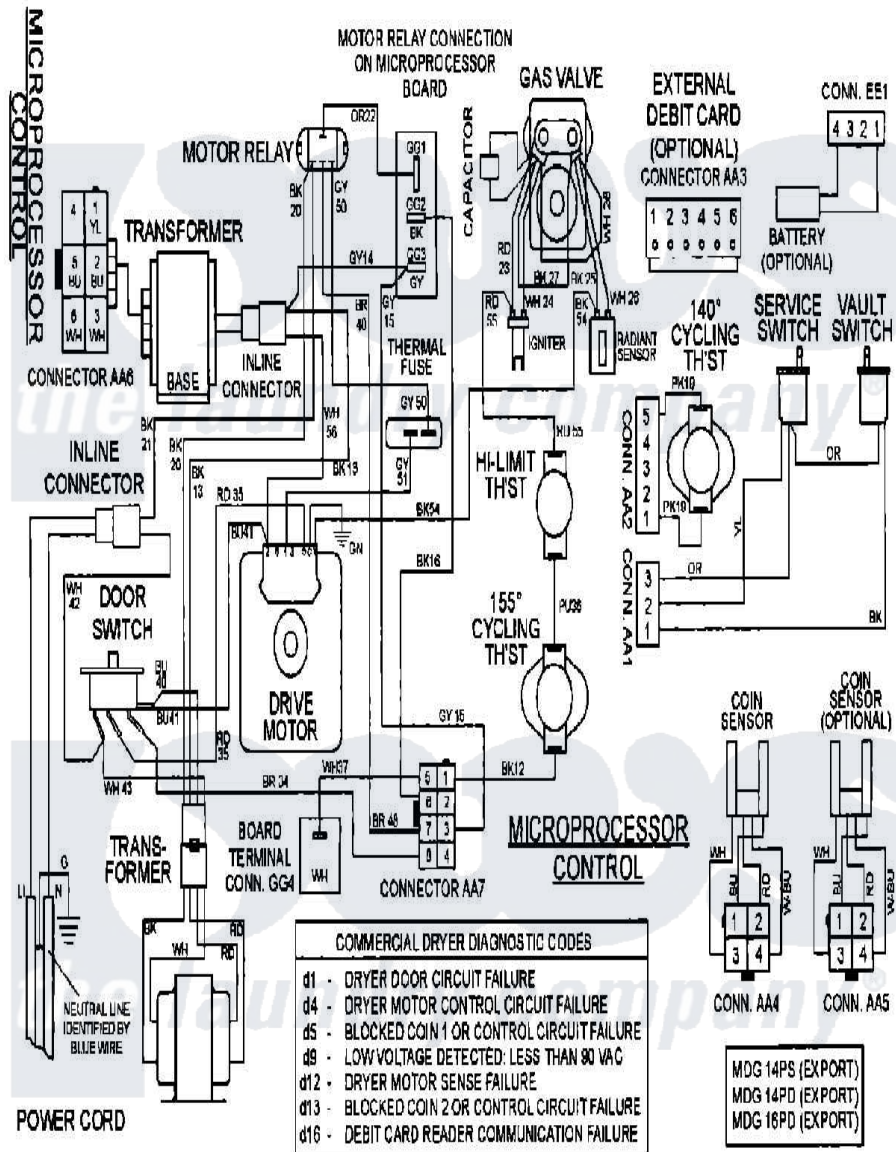

# Maytag MDG16PDAEW 08 - WIRING INFORMATION

Maytag Residential Maytag MDG16PDAEW Dryer Parts Parts Diagram 08 - WIRING INFORMATION  
 Click on the part number to view part

Item	Original Part Number	Replaced By	Status	Part Description
001	NLA		Not Available	WIRING INFORMATION