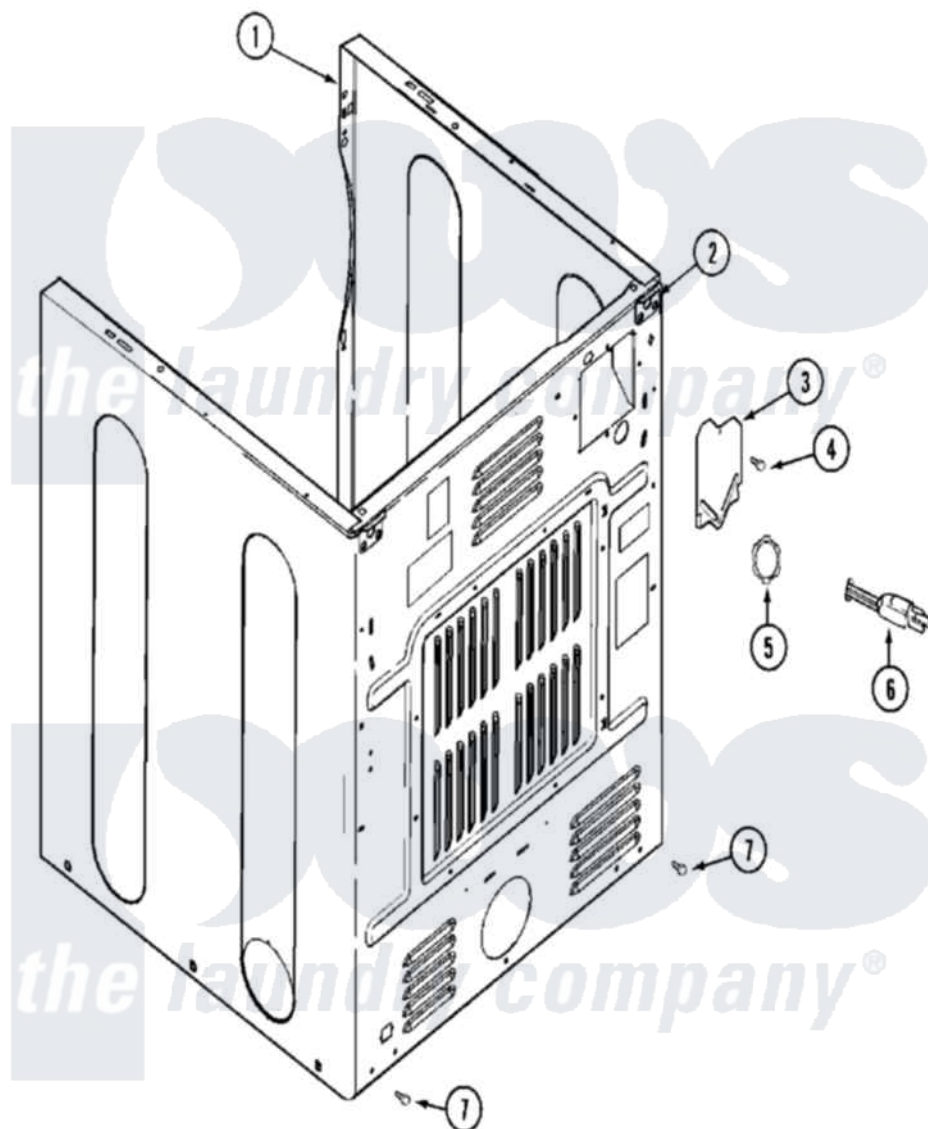

**Maytag MDG16PDAXQ 07 - CABINET-REAR
(MDG16PDAWQ/MDG16PDAXQ)**

Maytag Residential Maytag MDG16PDAXQ Dryer Parts Parts Diagram 07 - CABINET-REAR
(MDG16PDAWQ/MDG16PDAXQ)
Click on the part number to view part

Item	Original Part Number	Replaced By	Status	Part Description
001	22003644			Cabinet Assembly
"	NLA		Not Available	CABINET (BSQ)
002	22001995			Screw Note: Screw, Tumbler Front And Shroud
"	22003367	22004095		Hinge, Plastic
"	NLA		Not Available	BRACKET, CABINET HINGE
003	33001795			Cover, Terminal Block
004	22001995			Screw Note: Screw, Tumbler Front And Shroud
005	33001425			Locknut, Eared For Canadian
006	208784	22003062		Cord, Power
007	22001995			Screw Note: Screw, Tumbler Front And Shroud