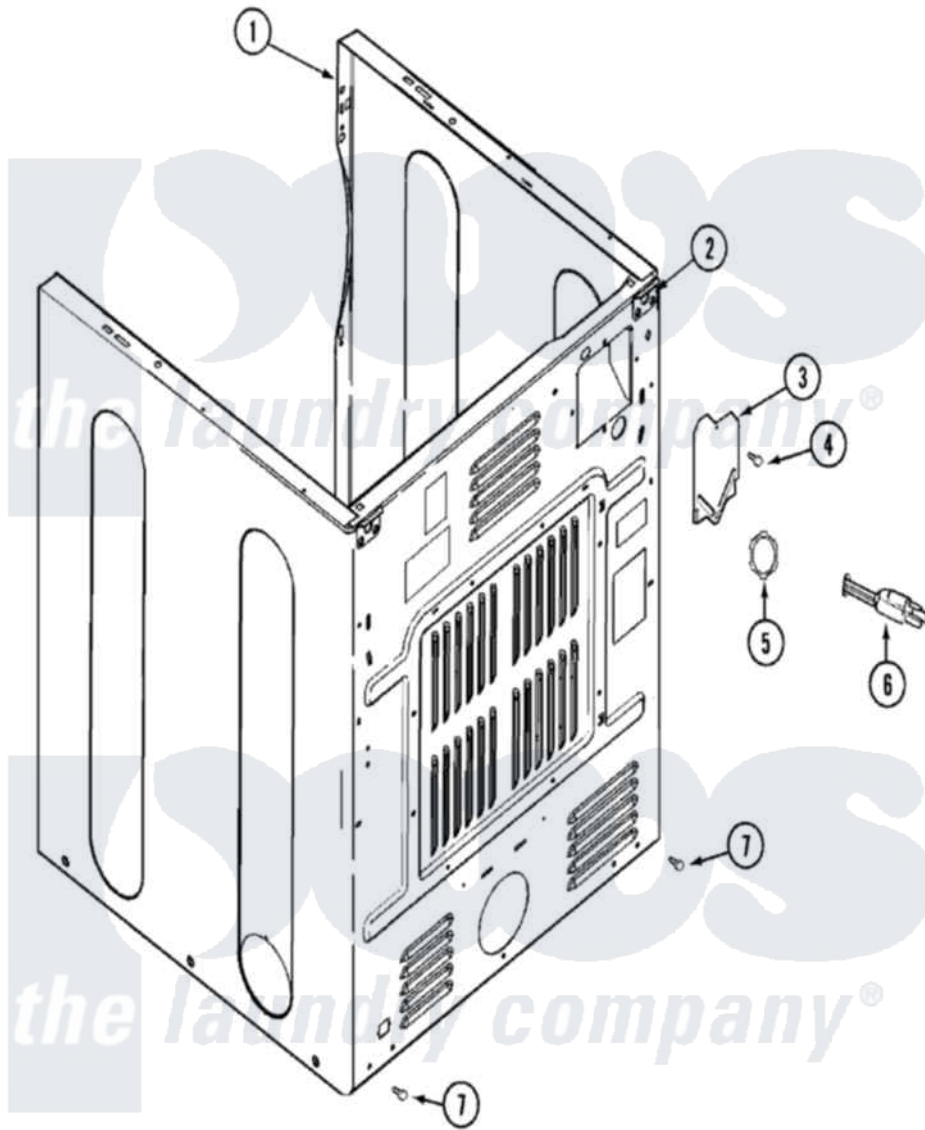

Maytag MDG16PDBGW 02 - CABINET-REAR

Maytag Residential Maytag MDG16PDBGW Dryer Parts Parts Diagram 02 - CABINET-REAR
 Click on the part number to view part

Item	Original Part Number	Replaced By	Status	Part Description
1	33002624			Cabinet, Assembly
2	22003367	22004095		Hinge, Plastic
"	22001995			Screw Note: Screw, Tumbler Front And Shroud
3	33001795			Cover, Terminal Block
4	22001995			Screw Note: Screw, Tumbler Front And Shroud
"	Y912873			Screw, Terminal Block Bracket
5	216183			Grommet, Cord Export
6	22003541	22004404		Cord Adapter
"	22003540			Cord, Power
7	22001995			Screw Note: Screw, Tumbler Front And Shroud