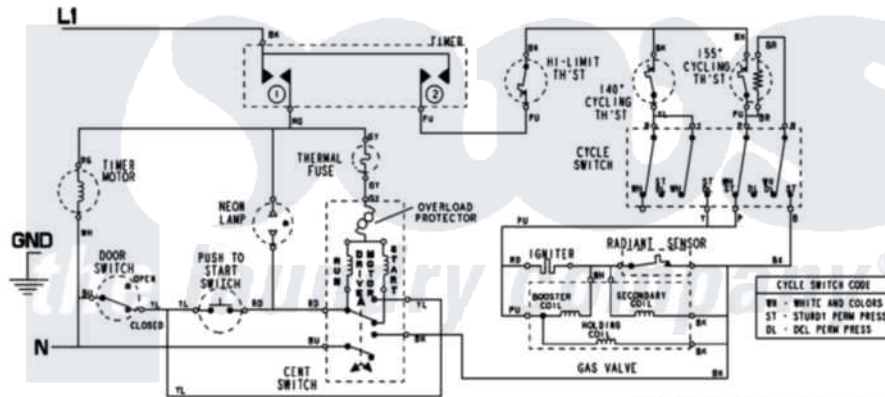

Maytag MDG16PDDGW 09 - WIRING INFORMATION

TIMER INFORMATION		
CAM NO.	CIRCUIT	FUNCTION
1	BA-NG	MOTOR
2	BA-PU	HEATER

ELECTRICAL SCHEMATIC

CAUTION "Label all wires prior to disconnection when servicing controls. Wiring errors can cause improper and dangerous operation."

"Verify proper operation after serving."

ELECTRICAL WIRING DIAGRAM

[Maytag Residential Maytag MDG16PDDGW Dryer Parts](#) Parts Diagram 09 - WIRING INFORMATION

[Click on the part number to view part](#)

Item	Original Part Number	Replaced By	Status	Part Description
001	NLA		Not Available	WIRING INFORMATION