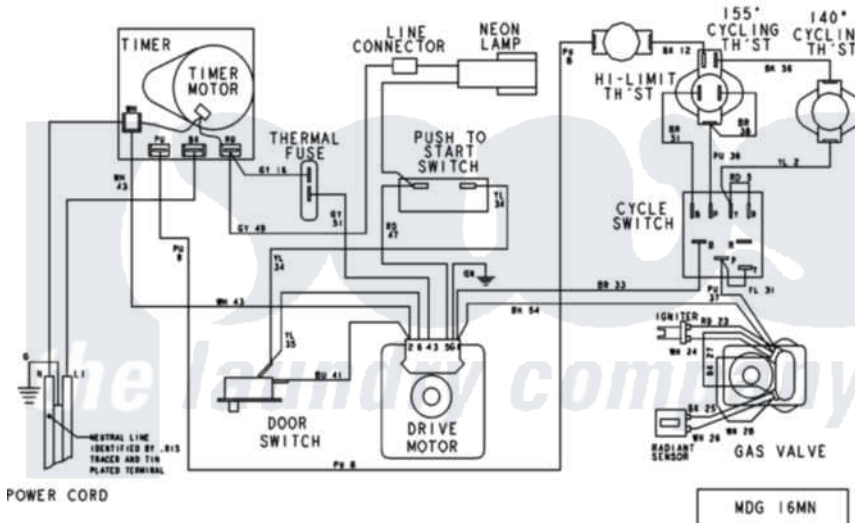

Maytag MDG16PDDGW 09 - WIRING INFORMATION

TIMER INFORMATION		
CAM NO.	CIRCUIT	FUNCTION
1	BA-NG	MOTOR
2	BA-PU	HEATER

ELECTRICAL SCHEMATIC

CAUTION "Label all wires prior to disconnection when servicing controls. Wiring errors can cause improper and dangerous operation."

"Verify proper operation after serving."

ELECTRICAL WIRING DIAGRAM

[Maytag Residential Maytag MDG16PDDGW Dryer Parts](#) Parts Diagram 09 - WIRING INFORMATION

[Click on the part number to view part](#)

Item	Original Part Number	Replaced By	Status	Part Description
001	NLA		Not Available	WIRING INFORMATION