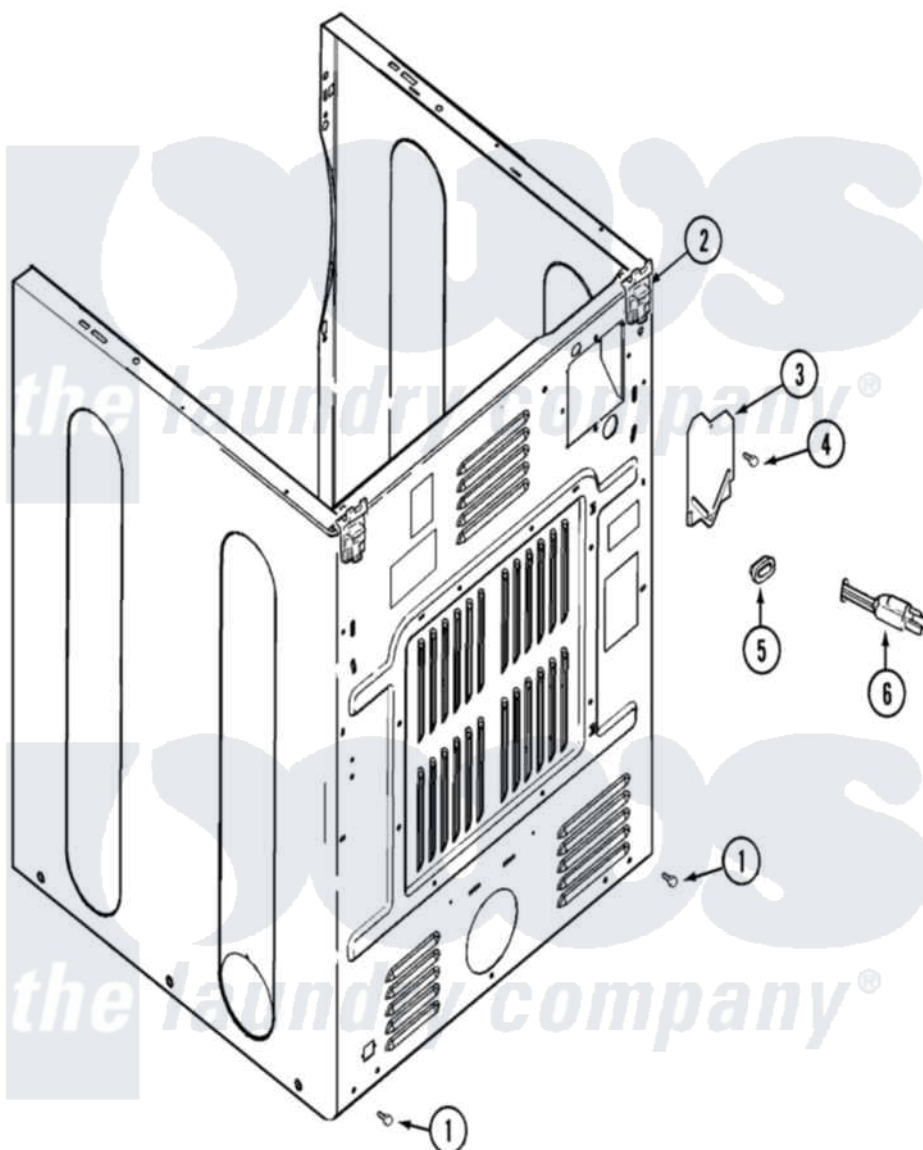

# Maytag MDG16PDDXW 05 - CABINET-REAR

Maytag Residential Maytag MDG16PDDXW Dryer Parts Parts Diagram 05 - CABINET-REAR  
 Click on the part number to view part

Item	Original Part Number	Replaced By	Status	Part Description
001	<a href="#">22001995</a>			Screw Note: Screw, Tumbler Front And Shroud
002	<a href="#">22001995</a>			Screw Note: Screw, Tumbler Front And Shroud
"	<a href="#">22004095</a>			Hinge, Plastic
003	<a href="#">33001795</a>			Cover, Terminal Block
004	<a href="#">22001995</a>			Screw Note: Screw, Tumbler Front And Shroud
005	<a href="#">211881</a>			Grommet, Cord Part Not Used-Gas Models Only
006	<a href="#">22003062</a>			Cord, Power