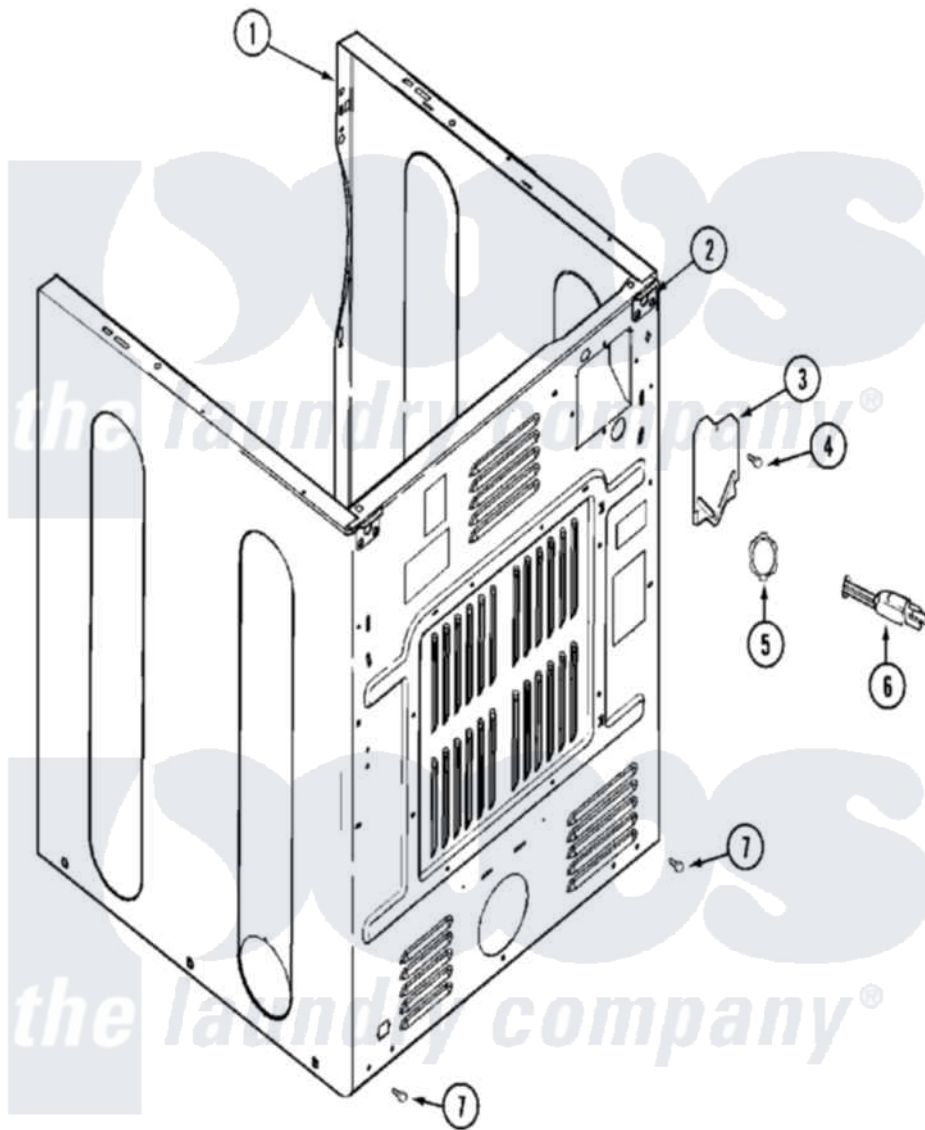

Maytag MDG16PRAXW 04 - CABINET-REAR

Maytag Residential Maytag MDG16PRAXW Dryer Parts Parts Diagram 04 - CABINET-REAR
 Click on the part number to view part

Item	Original Part Number	Replaced By	Status	Part Description
001	NLA		Not Available	CABINET (WHT)
002	22001995			Screw Note: Screw, Tumbler Front And Shroud
"	22003367	22004095		Hinge, Plastic
"	NLA		Not Available	BRACKET, CABINET HINGE
003	33001795			Cover, Terminal Block
004	22001995			Screw Note: Screw, Tumbler Front And Shroud
"	Y912873			Screw, Terminal Block Bracket
005	33001425			Locknut, Eared For Canadian
006	208784	22003062		Cord, Power
"	305168	33002916		Power Cord, Canadian 240V
007	22001995			Screw Note: Screw, Tumbler Front And Shroud
008	211881			Grommet, Cord Part Not Used-Gas Models Only