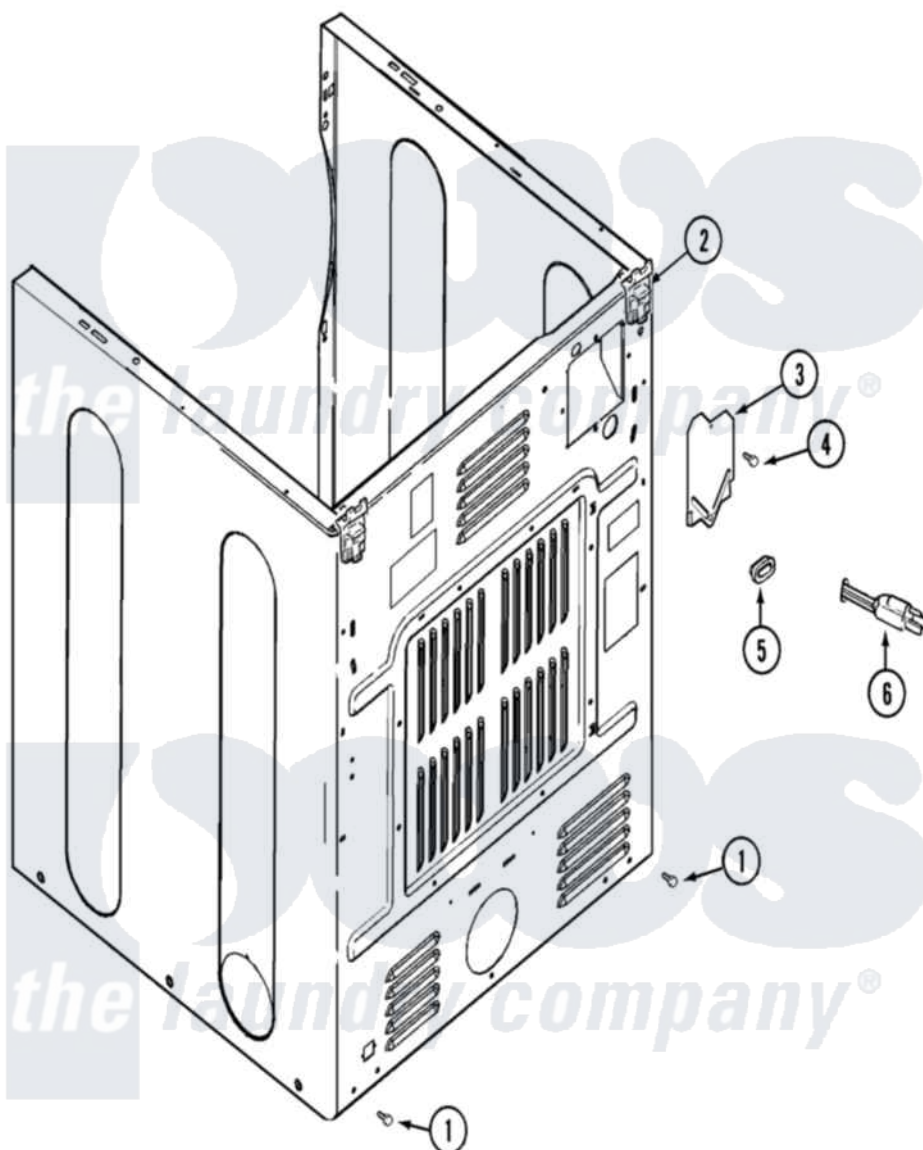

Maytag MDG21PDDWW 05 - CABINET-REAR

Maytag Residential Maytag MDG21PDDWW Dryer Parts Parts Diagram 05 - CABINET-REAR
 Click on the part number to view part

Item	Original Part Number	Replaced By	Status	Part Description
001	22001995			Screw Note: Screw, Tumbler Front And Shroud
002	22001995			Screw Note: Screw, Tumbler Front And Shroud
"	22004095			Hinge, Plastic
003	33001795			Cover, Terminal Block
004	22001995			Screw Note: Screw, Tumbler Front And Shroud
005	33002053	211881		Grommet, Cord Part Not Used-Gas Models Only
"	33002157			Grommet
006	22003062			Cord, Power