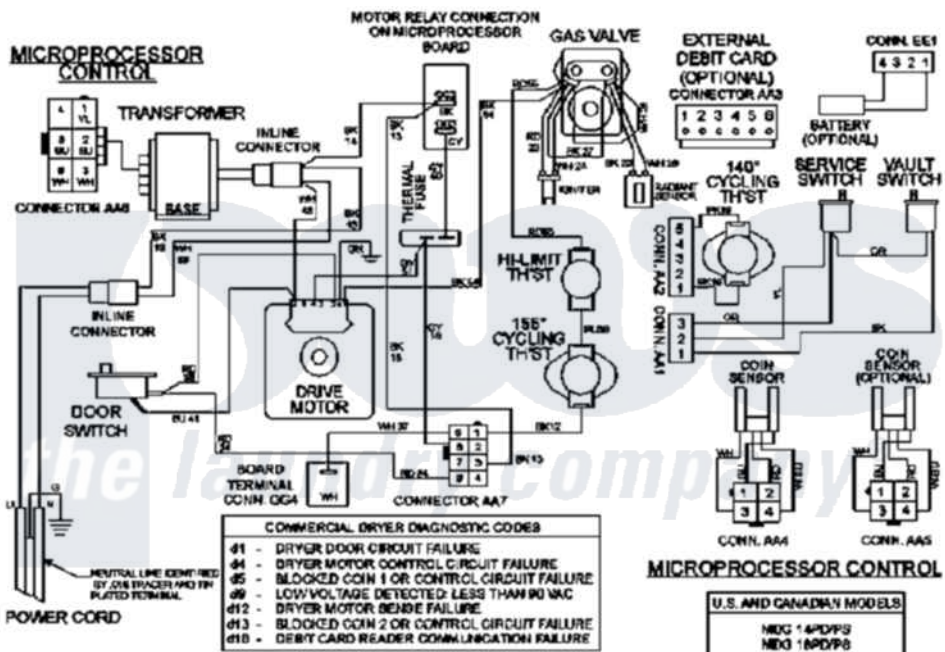

Maytag MDG21PDDWW 09 - WIRING INFORMATION

Maytag Residential Maytag MDG21PDDWW Dryer Parts Parts Diagram 09 - WIRING INFORMATION
[Click on the part number to view part](#)

Item	Original Part Number	Replaced By	Status	Part Description
001	NLA		Not Available	WIRING INFORMATION