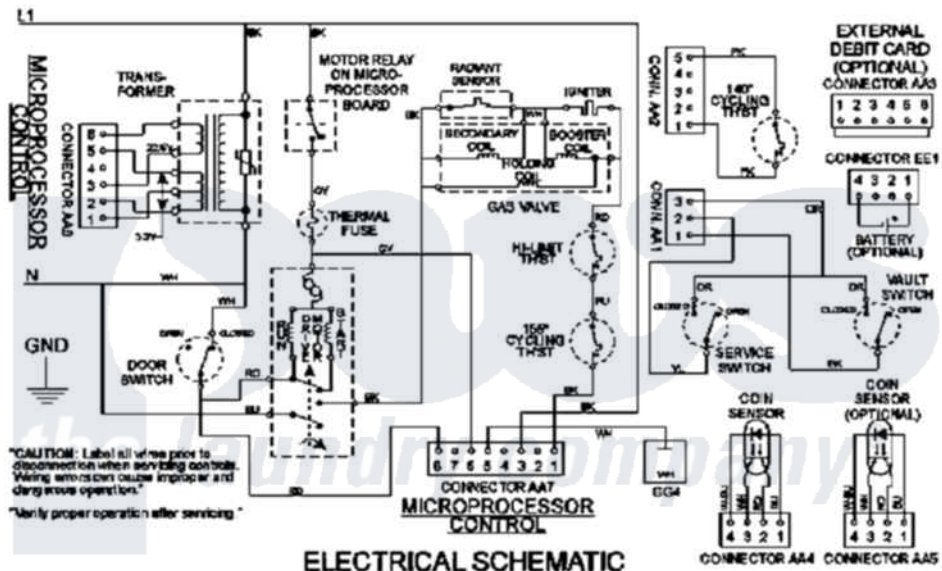

Maytag MDG21PDDWW 09 - WIRING INFORMATION

Maytag Residential Maytag MDG21PDDWW Dryer Parts Parts Diagram 09 - WIRING INFORMATION
[Click on the part number to view part](#)

Item	Original Part Number	Replaced By	Status	Part Description
001	NLA		Not Available	WIRING INFORMATION