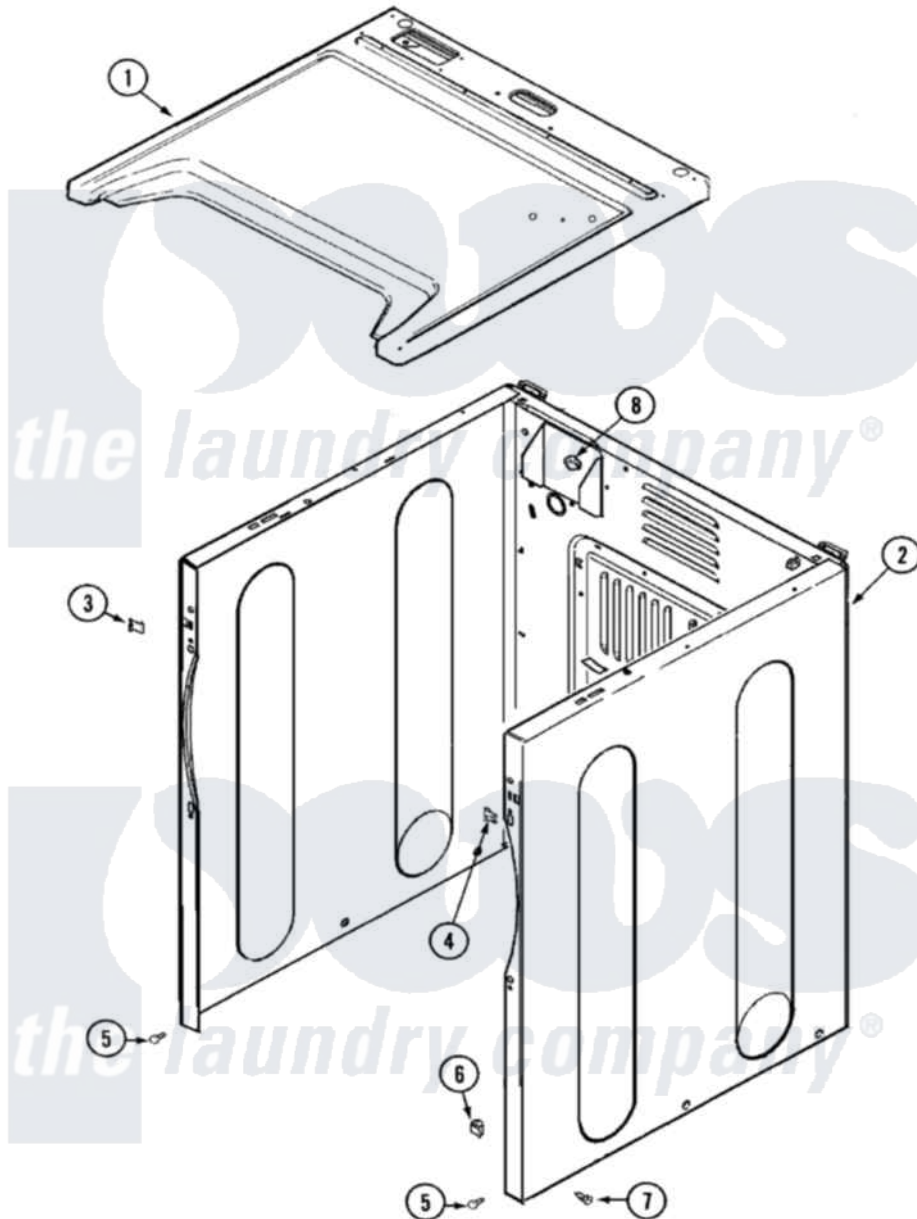

Maytag MDG2500BWW 01 - CABINET-FRONT

Maytag [Residential Maytag MDG2500BWW Dryer Parts](#) Parts Diagram 01 - CABINET-FRONT
 Click on the part number to view part

Item	Original Part Number	Replaced By	Status	Part Description
1	33002631			Cover, Top
"	33001896			Cover, Top
2	33001897			Cabinet
"	22003643			CABINET ASSY. (WHT AS PK)
"	22002643			Wire Harness, Main
3	22002049			Clip Note: Clip, Front Panel
4	213280	204439		Screw And Fstner Assembly
5	22001995			Screw Note: Screw, Tumbler Front And Shroud
6	22003298			Retainer, Wire
7	22003409	213007		Xfor Cabinet See Cabinet, Back
"	213007			Xfor Cabinet See Cabinet, Back
8	Y310376			Clip, Door Switch Harness