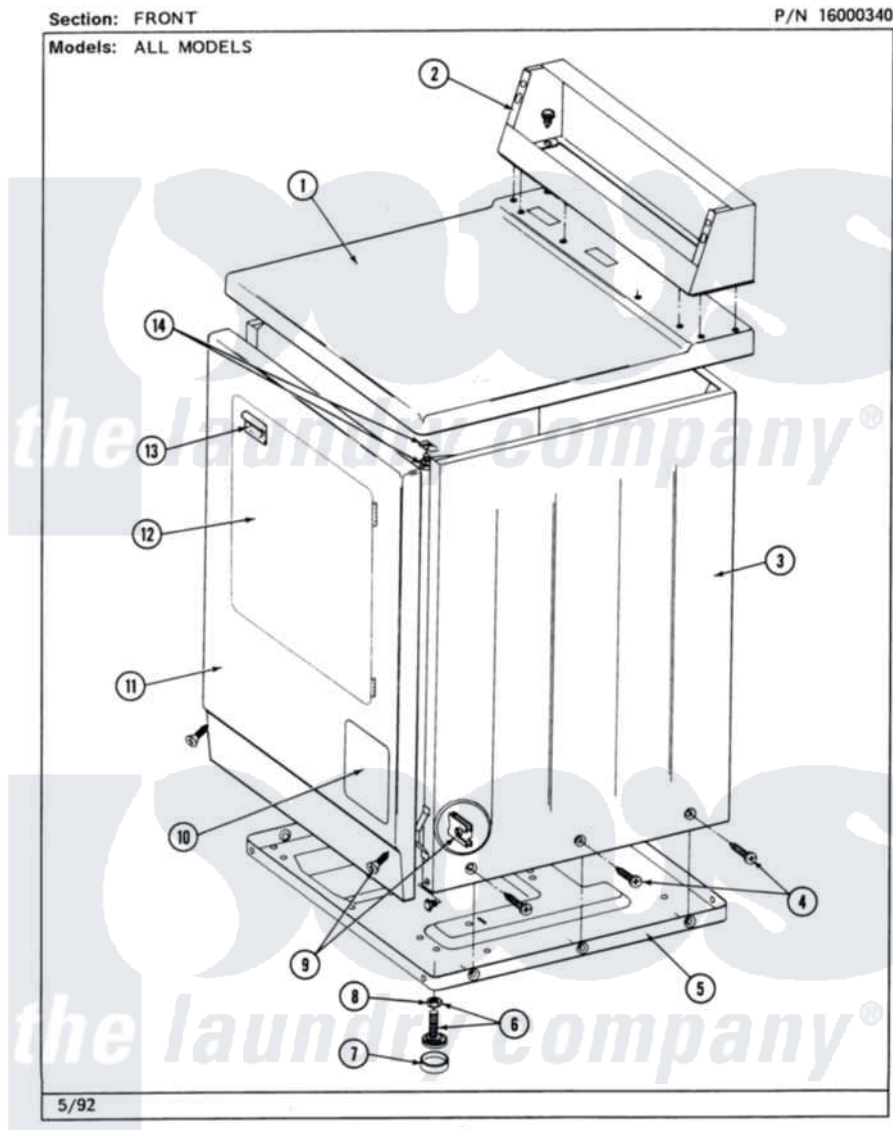

Maytag MDG26CSAGL 01 - FRONT

Maytag [Residential Maytag MDG26CSAGL Dryer Parts](#) Parts Diagram 01 - FRONT
Click on the part number to view part

Item	Original Part Number	Replaced By	Status	Part Description
001	307104			Top Cover Assembly
"	NLA		Not Available	(ALM)
002	212276	W10116760		Screw
"	NLA		Not Available	CONTROL COVER (WHT)
003	NLA		Not Available	CABINET (WHT)
"	Y310632	1163839		Screw
004	213007			Xfor Cabinet See Cabinet, Back
005	Y303361		Not Available	BASE ASSY. (UPPER & LOWER)
006	Y305086			Adjustable Leg And Nut
007	Y314137			Foot, Rubber
008	Y052740	62739		Nut, Lock
009	204439			Screw And Fstner Assembly
010	NLA		Not Available	ACCESS DOOR (WHT)
011	307998L			Front Panel----NA
"	NLA		Not Available	FRONT PANEL (WHT)

012	308061	Not Available	DOOR ASSY. COMPLETE (WHT)
"	NLA	Not Available	(ALM)
013	314946		Handle White
"	314972		Handle Door ALM
"	NLA	Not Available	(H. WHEAT)
014	204445		Screw And Fastener Assembly