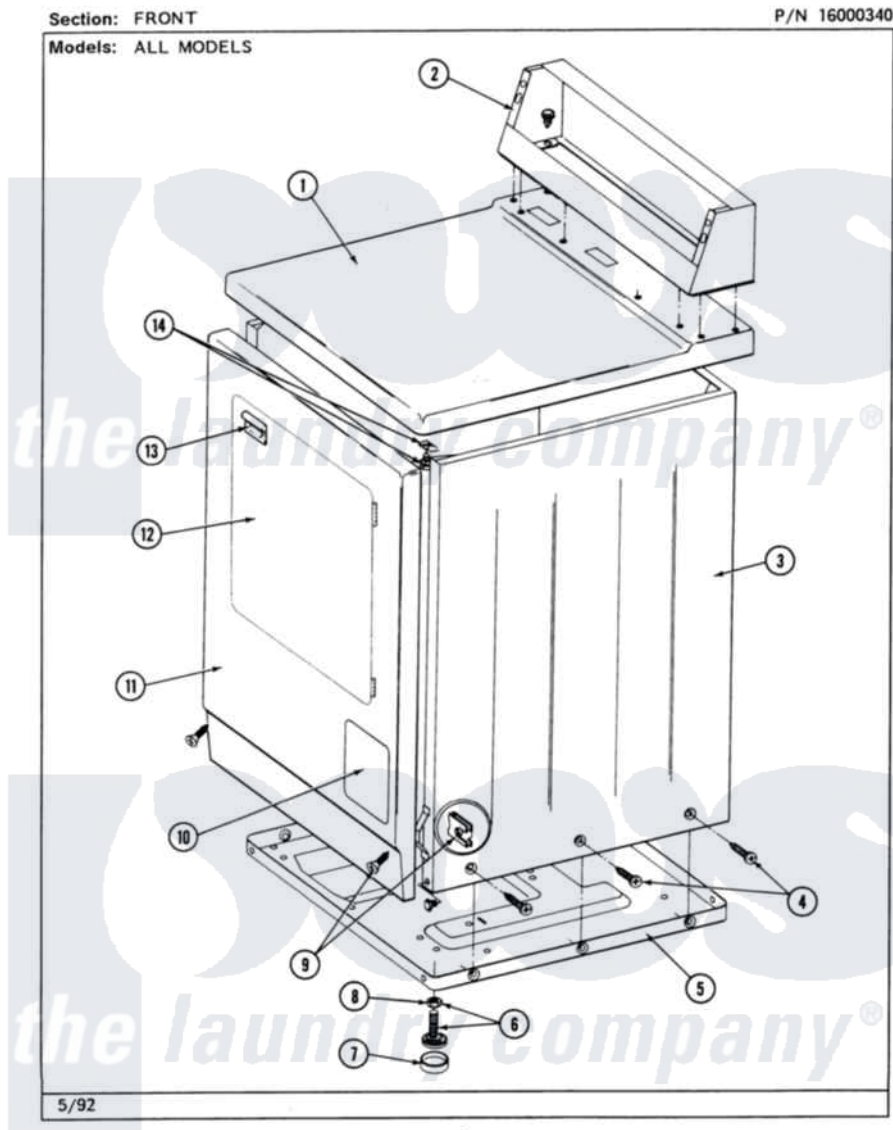

# Maytag MDG26MNAGG 01 - FRONT VIEW

2

Maytag [Residential Maytag MDG26MNAGG Dryer Parts](#) Parts Diagram 01 - FRONT VIEW  
Click on the part number to view part

Item	Original Part Number	Replaced By	Status	Part Description
001	<a href="#">307104</a>			Top Cover Assembly
"	NLA		Not Available	(ALM)
002	212276	<a href="#">W10116760</a>		Screw
"	NLA		Not Available	CONSOLE (WHT)
003	NLA		Not Available	CABINET (WHT)
"	Y310632	<a href="#">1163839</a>		Screw
004	<a href="#">213007</a>			Xfor Cabinet See Cabinet, Back
005	Y303361		Not Available	BASE ASSY. (UPPER & LOWER)
006	<a href="#">Y305086</a>			Adjustable Leg And Nut
007	<a href="#">Y314137</a>			Foot, Rubber
008	Y052740	<a href="#">62739</a>		Nut, Lock
009	<a href="#">204439</a>			Screw And Fstner Assembly
010	NLA		Not Available	ACCESS DOOR (WHT)
011	NLA		Not Available	FRONT PANEL ASSY. (WHT)
012	308061		Not Available	DOOR ASSY. COMPLETE

012	300001	Not Available	(WHT)
"	NLA	Not Available	(ALM)
013	<a href="#">314946</a>		Handle White
"	<a href="#">314972</a>		Handle Door ALM
"	NLA	Not Available	(H. WHEAT)
014	<a href="#">204445</a>		Screw And Fastener Assembly