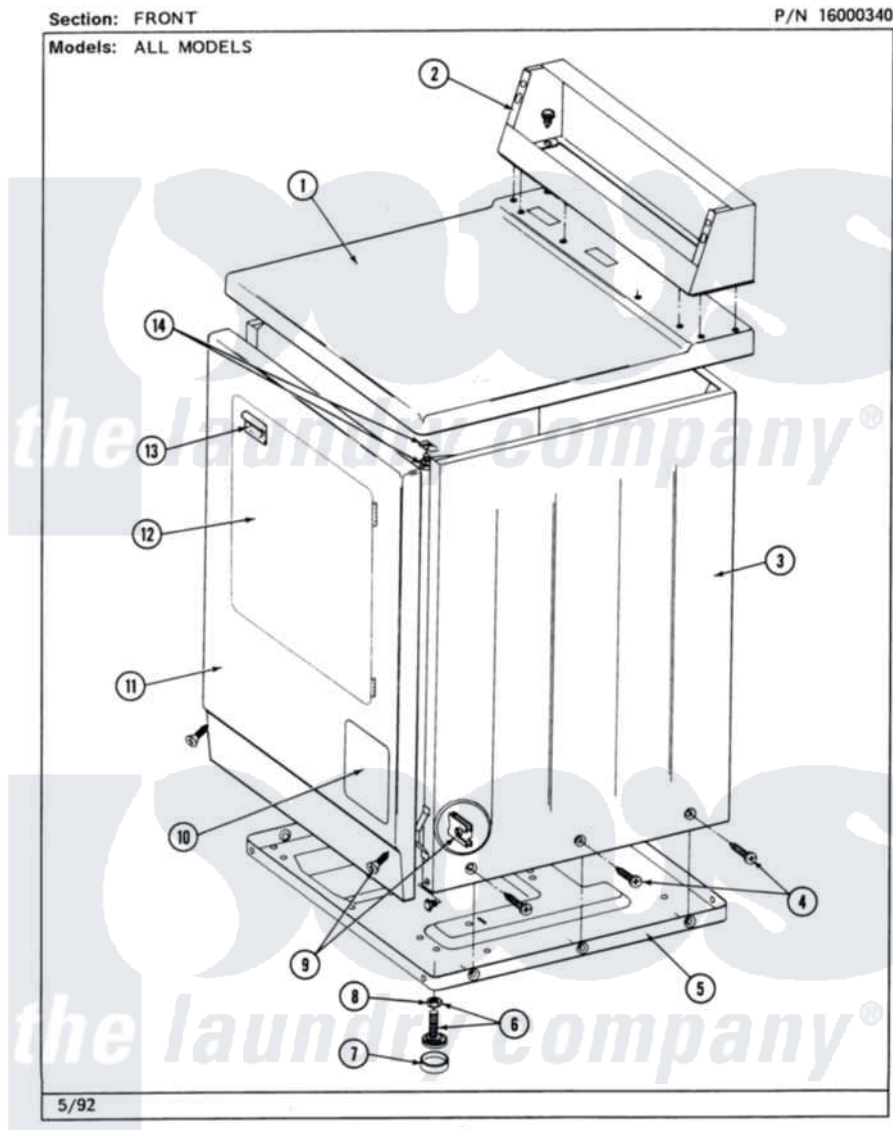

Maytag MDG26MNAGW 01 - FRONT VIEW

2

Maytag [Residential Maytag MDG26MNAGW Dryer Parts](#) Parts Diagram 01 - FRONT VIEW
 Click on the part number to view part

Item	Original Part Number	Replaced By	Status	Part Description
001	307104			Top Cover Assembly
"	NLA		Not Available	(ALM)
002	212276	W10116760		Screw
"	NLA		Not Available	CONSOLE (WHT)
003	NLA		Not Available	CABINET (WHT)
"	Y310632	1163839		Screw
004	213007			Xfor Cabinet See Cabinet, Back
005	Y303361		Not Available	BASE ASSY. (UPPER & LOWER)
006	Y305086			Adjustable Leg And Nut
007	Y314137			Foot, Rubber
008	Y052740	62739		Nut, Lock
009	204439			Screw And Fstner Assembly
010	NLA		Not Available	ACCESS DOOR (WHT)
011	NLA		Not Available	FRONT PANEL ASSY. (WHT)
012	308061		Not Available	DOOR ASSY. COMPLETE

012	300001	Not Available	(WHT)
"	NLA	Not Available	(ALM)
013	314946		Handle White
"	314972		Handle Door ALM
"	NLA	Not Available	(H. WHEAT)
014	204445		Screw And Fastener Assembly