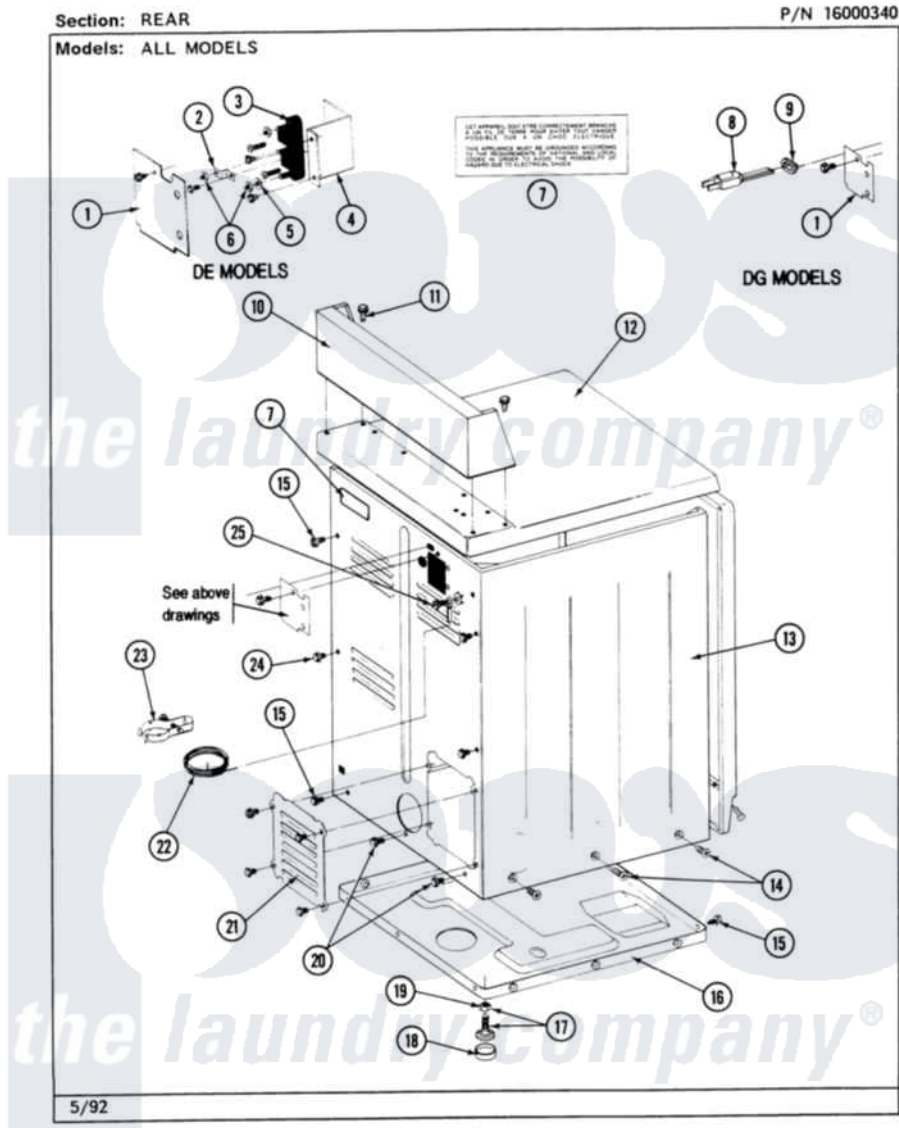

# Maytag MDG26MNAGW 02 - REAR VIEW

4

Maytag Residential Maytag MDG26MNAGW Dryer Parts Parts Diagram 02 - REAR VIEW  
Click on the part number to view part

Item	Original Part Number	Replaced By	Status	Part Description
001	<a href="#">Y313561</a>			Screw---NA
"	Y312905		Not Available	COVER, TERMINAL
002	Y311423	<a href="#">489483</a>		Screw 10-32 X 1/2
"	<a href="#">Y312184</a>			Strap, Grounding
003	<a href="#">400008</a>			Block, Terminal
"	Y312209	<a href="#">W10001200</a>		Screw
004	<a href="#">Y313561</a>			Screw---NA
"	Y310632	<a href="#">1163839</a>		Screw
"	<a href="#">Y312904</a>			Bracket, Terminal Block
005	<a href="#">Y311270</a>			Washer, Terminal Block
006	311484	<a href="#">112432</a>		Nut
007	214519			LABEL, ELECTRICAL INSTR. PART NOT USED-GAS MODELS ONLY
008	NLA		Not Available	POWER CORD 50HZ
009	<a href="#">211881</a>			Grommet, Cord Part Not Used- Gas Models Only

010	NLA		Not Available	CONSOLE (WHT)
011	212276	<a href="#">W10116760</a>		Screw
012	307105		Not Available	COVER, TOP ASSY. (WHT)
"	NLA		Not Available	(ALM)
013	NLA		Not Available	CABINET (WHT)
014	<a href="#">213007</a>			Xfor Cabinet See Cabinet, Back
015	<a href="#">Y313561</a>			Screw---NA
016	Y303361		Not Available	BASE ASSY. (UPPER & LOWER)
017	<a href="#">Y305086</a>			Adjustable Leg And Nut
018	<a href="#">Y314137</a>			Foot, Rubber
019	Y052740	<a href="#">62739</a>		Nut, Lock
020	Y310632	<a href="#">1163839</a>		Screw
021	211294	<a href="#">90767</a>		Screw, 8A X 3/8 HeX Washer Head Tapping
"	Y312951		Not Available	ACCESS COVER, BACK
"	<a href="#">Y313559</a>			Screw
022	<a href="#">311155</a>			Ground Wire And Clamp
023	<a href="#">301548</a>			Clamp, Ground Wire
"	NLA		Not Available	SCREW
024	Y310632	<a href="#">1163839</a>		Screw
025	NLA		Not Available	SCREW & WASHER ASSY.