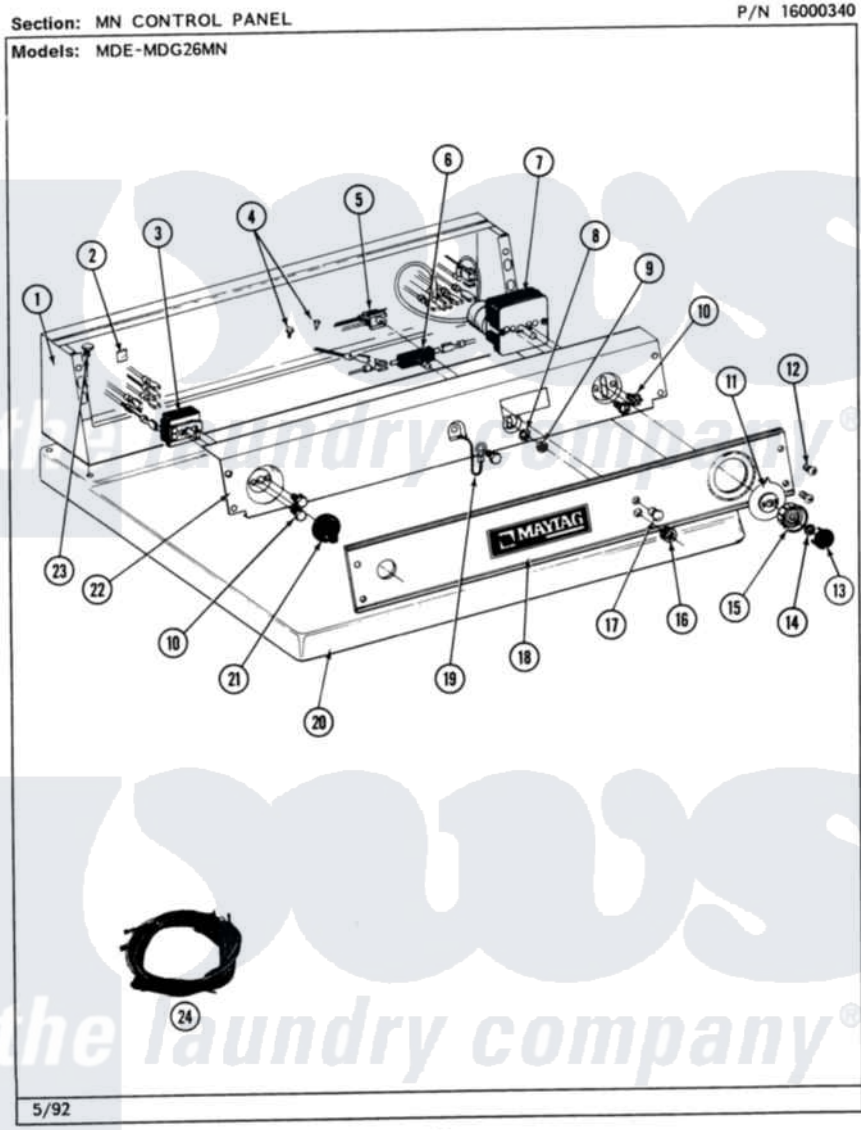

Maytag MDG26MNAGW 03 - CONTROL PANEL (MN)

10

Maytag [Residential Maytag MDG26MNAGW Dryer Parts](#) Parts Diagram 03 - CONTROL PANEL (MN)
 Click on the part number to view part

Item	Original Part Number	Replaced By	Status	Part Description
001	NLA		Not Available	CONSOLE (WHT)
002	215003			Fastener, Panel And Bracket
003	307237	W10327105		Switch, Cycle Selection
004	211294	90767		Screw, 8A X 3/8 HeX Washer Head Tapping
"	Y314322	211251		Screw, Transformer
005	NLA		Not Available	PILOT LAMP
006	306940	W10149462		Switch, Push-To-Start
007	Y304585			Timer Motor RPR For 305214 Timer Only
"	Y305758			Timer 240-50
008	312751			Lockwasher, Start Switch
009	Y312706	422617		Nut
010	Y313588	488234		Screw 8-32 X 1/4
011	314725	33001500		Dial, Timer Indicator
012	212277			Screw, No.8 X 1/2 Inch
013	314723	W10133501		Cap, Knob

014	312273		Nut, Control Knob
015	314724		Knob For Timer
016	Y312702		Knurled Nut, Start Switch
017	215564		Lens, Indicator Light
018	314909	33001021	Panel, Control
019	205810		Wire, Ground
"	211252		Screw, Ground Wire
020	307104		Top Cover Assembly
"	NLA	Not Available	(ALM)
021	306938		Knob, Selector Switch
022	NLA	Not Available	BACK UP PLATE (WHT)
023	212276	W10116760	Screw
024	308510		Wire Harness, Main
"	NLA	Not Available	WIRE HARNESS