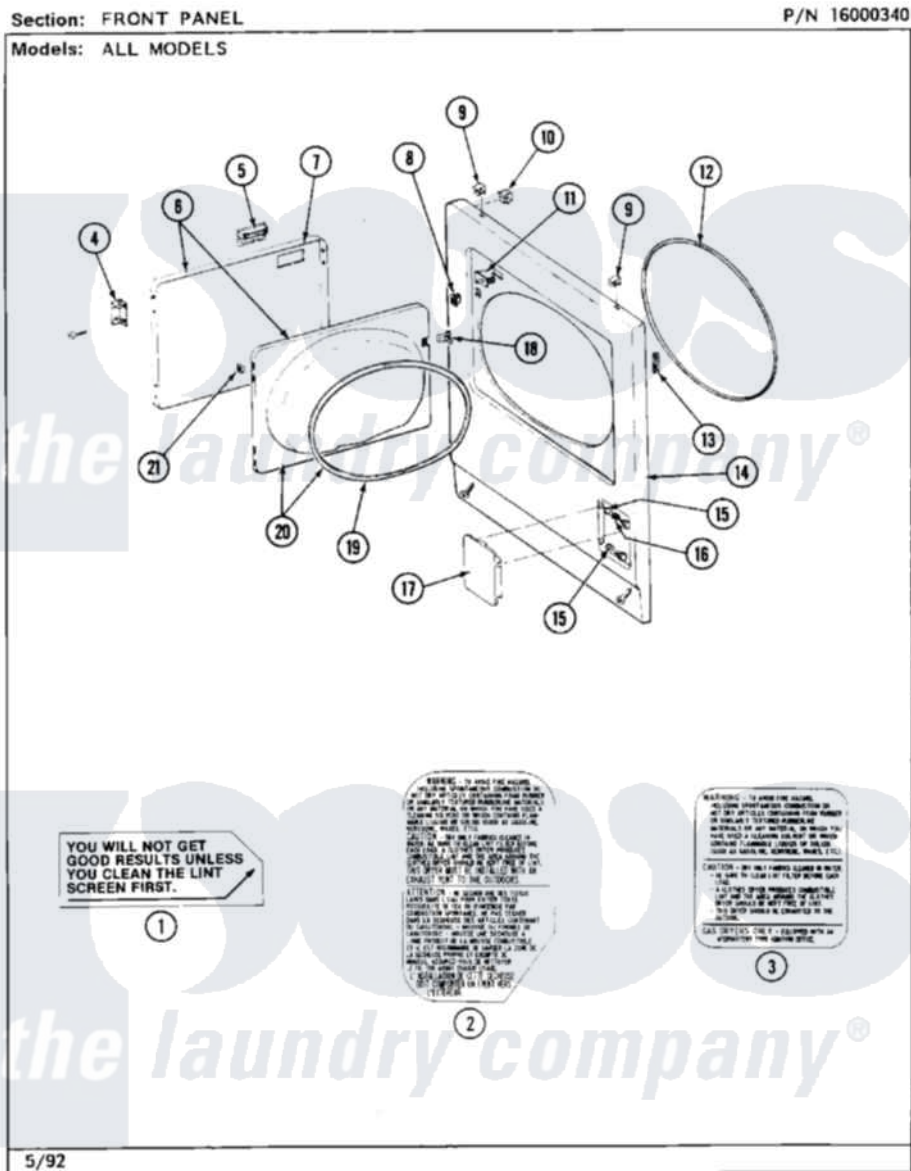

# Maytag MDG26PCABL 05 - FRONT PANEL

Maytag [Residential Maytag MDG26PCABL Dryer Parts](#) Parts Diagram 05 - FRONT PANEL  
Click on the part number to view part

Item	Original Part Number	Replaced By	Status	Part Description
001	Y313340			LABEL, LINT SCREEN INSTRUCTION
002	314941		Not Available	LABEL, INSTRUCTION
003	314942			INSTRUCTION LABEL
"	NLA		Not Available	INSTRUCTION LABEL
004	307099	<a href="#">33001230</a>		Hinge, Door
"	<a href="#">Y314062</a>			Screw, Door Hinge And Panel
005	312960	<a href="#">489355</a>		Screw, 8 X 1/2
"	<a href="#">314946</a>			Handle White
"	<a href="#">314972</a>			Handle Door ALM
"	NLA		Not Available	(H. WHEAT)
006	NLA		Not Available	(ALM)
"	Y307111		Not Available	DOOR ASSY. COMPLETE (WHT)
007	<a href="#">314966</a>			Panel, Outer
"	NLA		Not Available	(ALM)
008	<a href="#">306436</a>			Door Latch Kit--W

009	212982	<a href="#">22001650</a>	Fastener, Spring
010	<a href="#">Y310376</a>		Clip, Door Switch Harness
011	Y305753	<a href="#">W10169313</a>	Switch-Dor
012	<a href="#">314937</a>		Seal, Front Panel
013	<a href="#">Y313907</a>		Fastener, Twin
014	<a href="#">204439</a>		Screw And Fstner Assembly
"	<a href="#">307998L</a>		Front Panel----NA
"	NLA	Not Available	FRONT PANEL ASSY. (WHT)
015	212949	<a href="#">22001866</a>	Screw, Relay
"	NLA	Not Available	BUSHING, ACCESS STUD
016	<a href="#">312369</a>		Sleeve, Access Panel Stud Part Not Used
017	NLA	Not Available	ACCESS DOOR (WHT)
018	314936	<a href="#">33001305</a>	Strike, Door
"	314944	<a href="#">33001305</a>	Strike, Door
019	314935	<a href="#">33001192</a>	Seal, Door
020	307098	Not Available	DOOR, INNER (W/SEAL)
021	<a href="#">Y313910</a>		Clip, Door Liner To Outer Panel