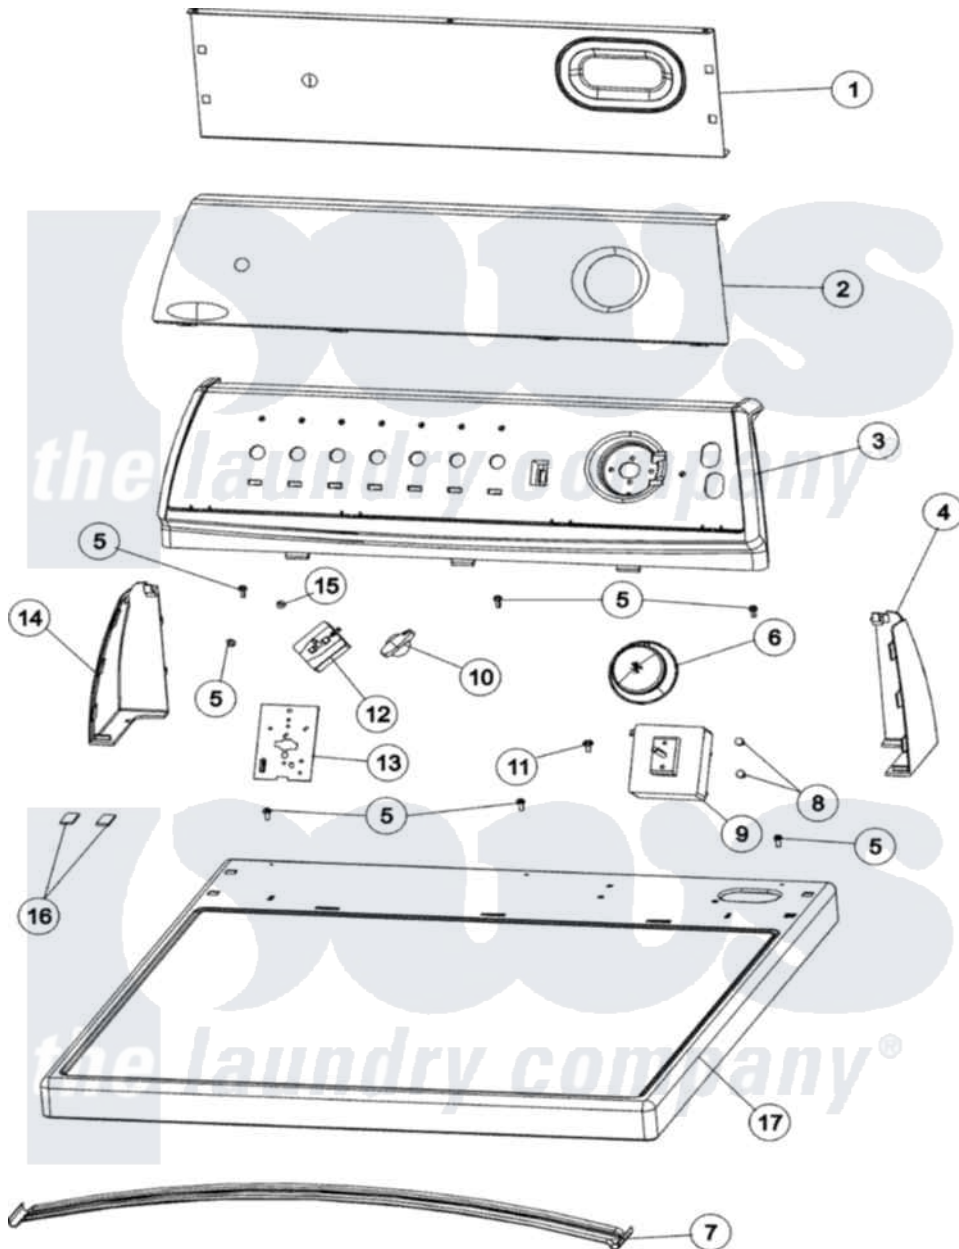

Maytag MDG270SAWW 03 - CONTROL PANEL & TOP

Maytag Residential Maytag MDG270SAWW Dryer Parts Parts Diagram 03 - CONTROL PANEL & TOP
 Click on the part number to view part

Item	Original Part Number	Replaced By	Status	Part Description
1	37001233			Shield, Backguard
2	37001212			Facia
3	21001965			Frame, Control Panel, Support
4	21001523			Endcap
5	501086	90767		Screw, 8A X 3/8 HeX Washer Head Tapping
6	31001567			Knob/Skirt, Timer
7	56486		Not Available	BRACE, TOP
8	37001031	3370225		Screw
9	37001240			Timer - Dryer
10	21002070			Knob, Selector
11	503688			Screw, 10B-16 X .34 I
12	37001165			Switch, Temp - 4 Position
13	21001517			Shield, Control
14	21001519			Endcap
15	31260			Screw, No.8 X 3/8 Ind H
16	500121	510189		Pad Felt