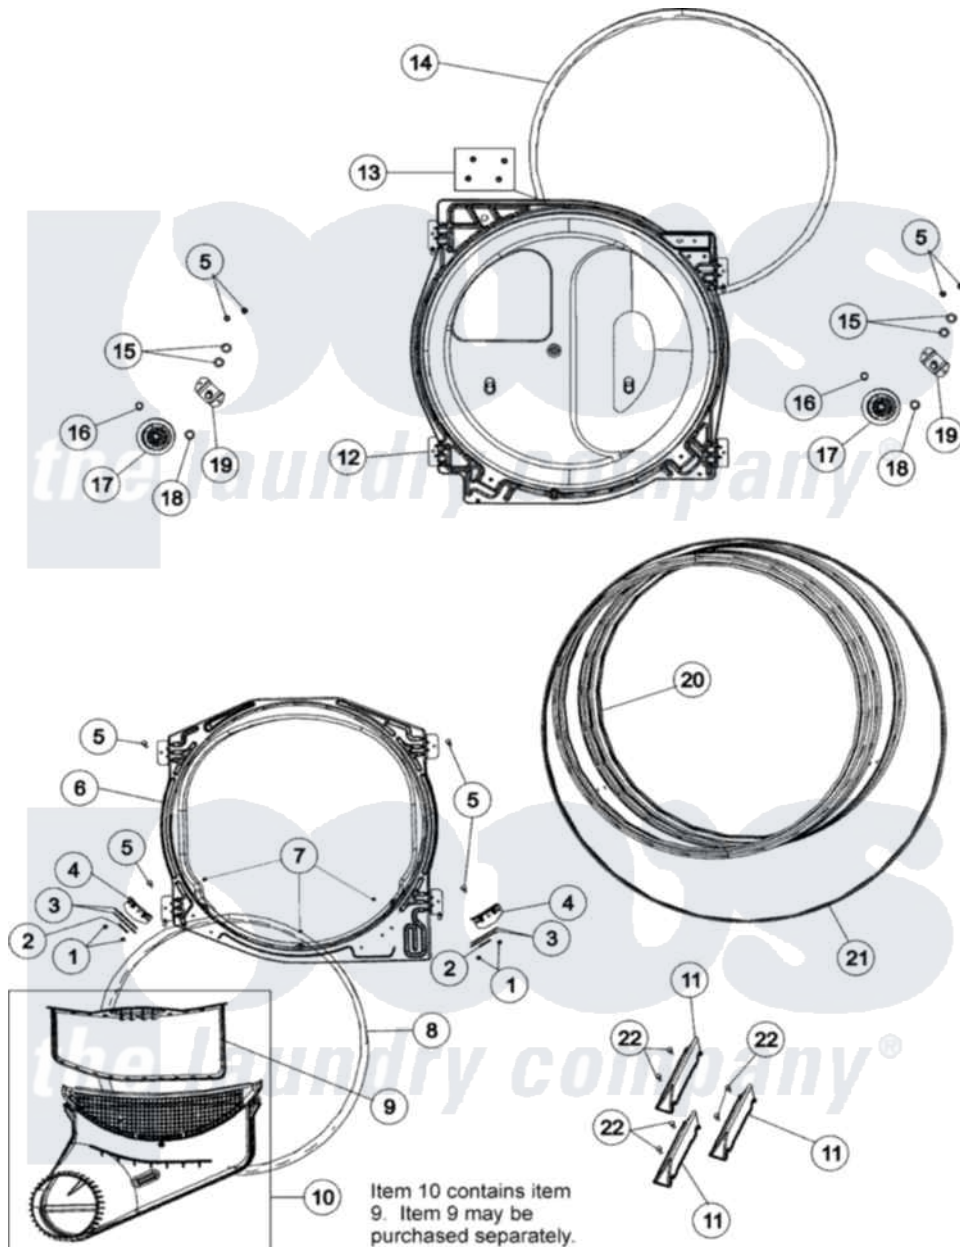

Maytag MDG270SAWW 05 - TUMBLER

Maytag [Residential Maytag MDG270SAWW Dryer Parts](#) Parts Diagram 05 - TUMBLER
 Click on the part number to view part

Item	Original Part Number	Replaced By	Status	Part Description
1	37001031	3370225		Screw
2	500121	510189		Pad Felt
3	40116501	37001298		Glide- Dry
4	37001036			Bracket, Cylinder Glide
5	503661	27001200		Screw
6	503616W	503616WP		Assembly, Frt Bulkhead
7	37001030			Screw, No.8ab-16 x 3/4 Fh
8	37001132			Seal, Cylinder
9	37001142			Filter, Lint
10	37001141			Air Duct Assembly
11	37001125	12002559		Baffle Kit
12	504801W	502614WP		Bulkhead, Rear
13	503688			Screw, 10B-16 X .34 I
14	37001132			Seal, Cylinder
15	52549			Washer, 501 ID X3/4 Odx
16	23748			Ring, Retaining

17	37001042		Assembly, Cylinder Roller
18	Y504082		Washer, Wave
19	40113601		Assembly, Roller Brkt
20	504467W	504467WP	Cylinder Assembly
21	40111201		Belt, Cylinder
22	Y62588		Screw, 10BT-12 X 1 Tap