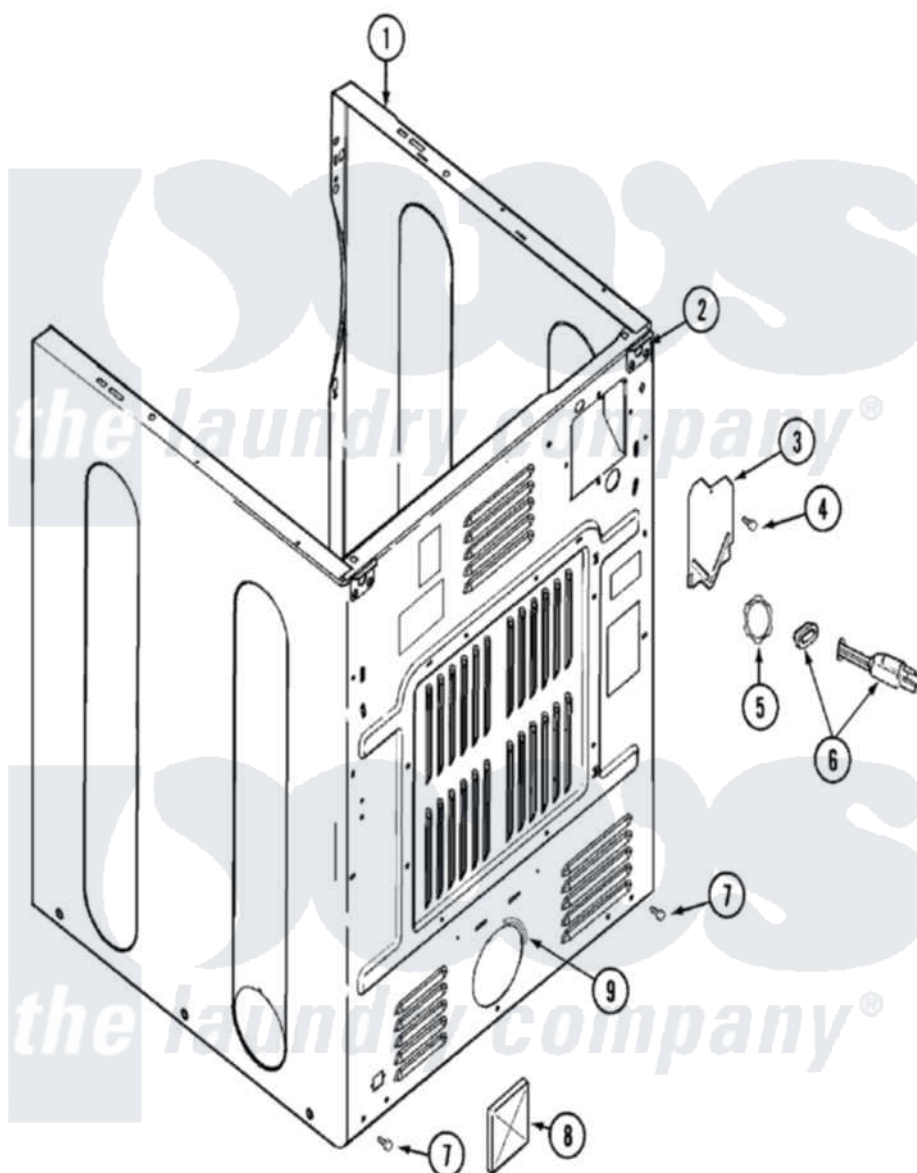

Maytag MDG3000AWA 02 - CABINET-REAR

Maytag Residential Maytag MDG3000AWA Dryer Parts Parts Diagram 02 - CABINET-REAR
 Click on the part number to view part

Item	Original Part Number	Replaced By	Status	Part Description
1	33002119		Not Available	LABEL, SAFETY
"	33002118		Not Available	LABEL, SAFETY
"	33001844	22003640		Cabinet Assembly
2	33001827		Not Available	BRACKET, CABINET HINGE
3	33001795			Cover, Terminal Block
4	22001995			Screw Note: Screw, Tumbler Front And Shroud
5	211881			Grommet, Cord Part Not Used- Gas Models Only
6	33001246		Not Available	CORD, POWER
7	22001995			Screw Note: Screw, Tumbler Front And Shroud
8	33001702			Flap, Pipe
9	33002283			Guard, Exhaust Duct