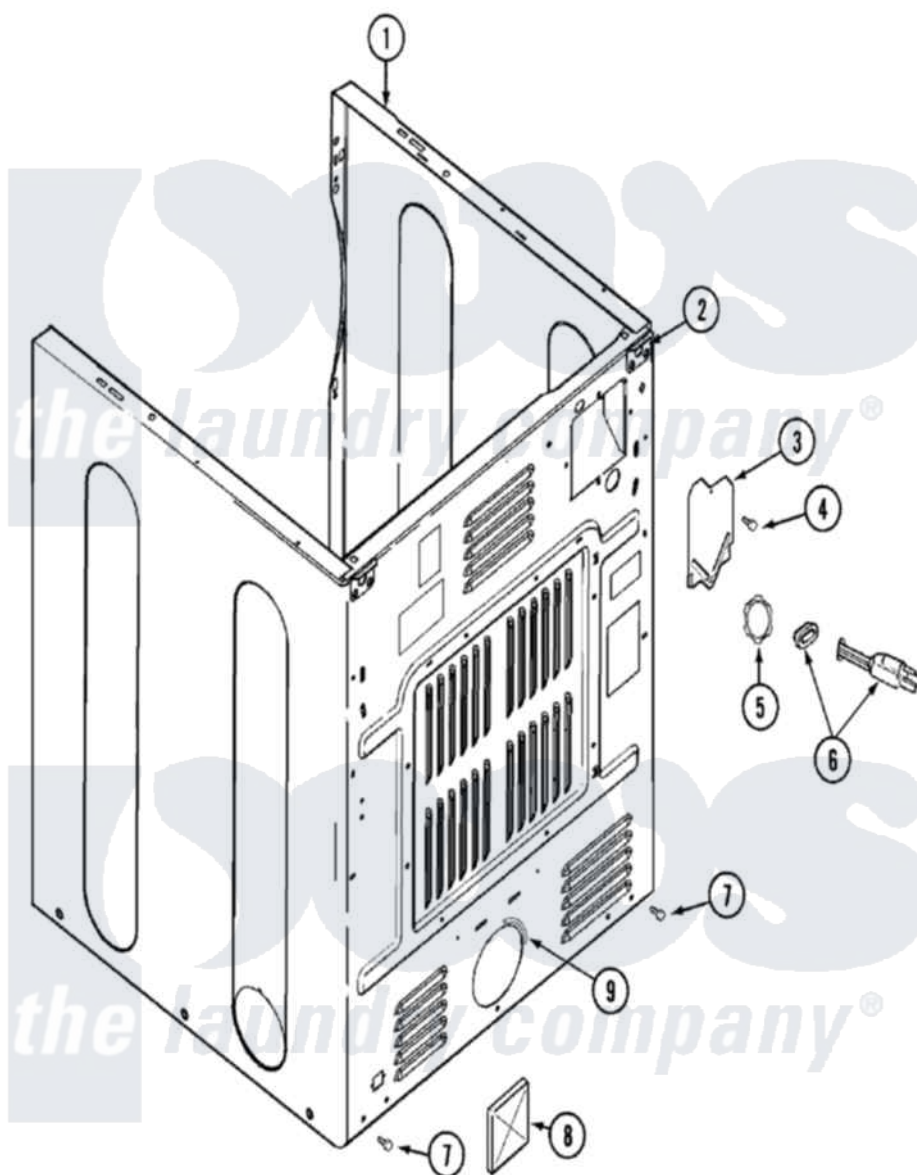

Maytag MDG3000AWA 03 - CABINET-REAR (MDG3000AXQ/AWQ)

Maytag [Residential Maytag MDG3000AWA Dryer Parts](#) Parts Diagram 03 - CABINET-REAR (MDG3000AXQ/AWQ)
 Click on the part number to view part

| Item | Original Part Number | Replaced By | Status | Part Description |
|------|--------------------------|-------------|---------------|---|
| 1 | 33002373 | | | Cabinet |
| " | 33002119 | | Not Available | LABEL, SAFETY |
| 2 | 33001827 | | Not Available | BRACKET, CABINET HINGE |
| 3 | 33001795 | | | Cover, Terminal Block |
| 4 | 22001995 | | | Screw Note: Screw, Tumbler Front And Shroud |
| 5 | 211881 | | | Grommet, Cord Part Not Used-Gas Models Only |
| 6 | 33001246 | | Not Available | CORD, POWER |
| 7 | 22001995 | | | Screw Note: Screw, Tumbler Front And Shroud |
| 8 | 33001702 | | | Flap, Pipe |
| 9 | 33002283 | | | Guard, Exhaust Duct |