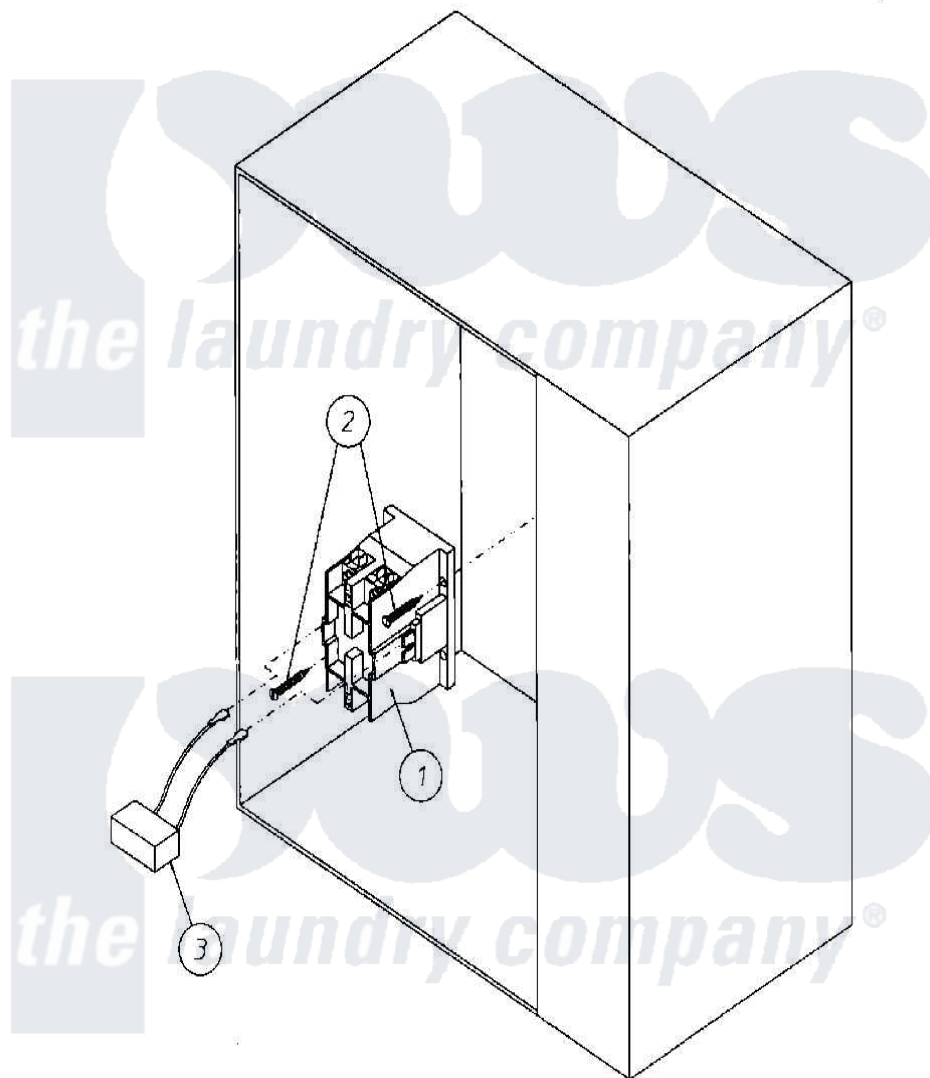

Maytag MDG30MC2Ax 01 - ELECTRICAL RELAY PANEL ASSEMBLY

Maytag [Residential Maytag MDG30MC2Ax Dryer Parts](#) Parts Diagram 01 - ELECTRICAL RELAY PANEL ASSEMBLY
 Click on the part number to view part

Item	Original Part Number	Replaced By	Status	Part Description
000	W10124350		Not Available	ORDER PARTS FROM AMERICAN DRYER CORP AT 508-678-9000
001	A132451			CONTACTOR, TWO POLE
002	A150299	150299		10 X 1 H
003	A150301	150301		8-18 X 7
"	A322809	322809		Back Elect
"	A824828	W10147397		RC Network