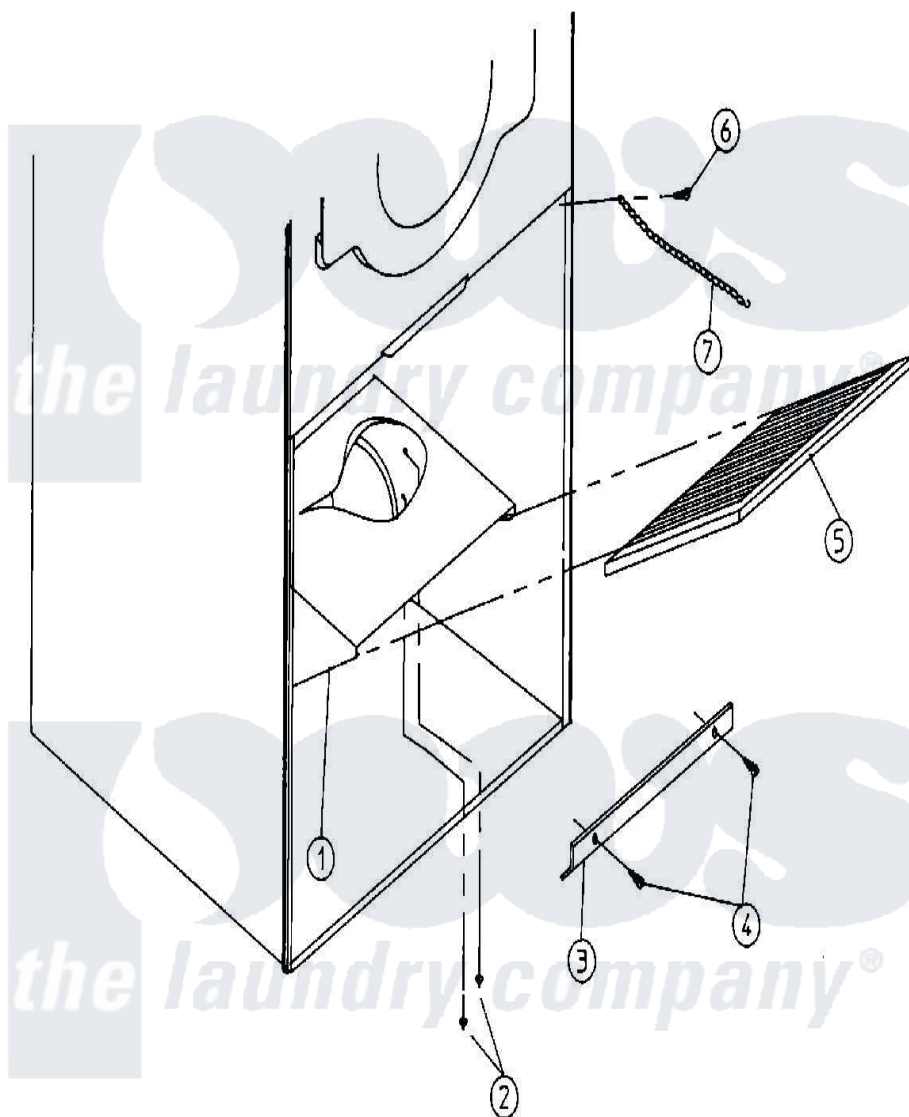

Maytag MDG30MC2Ax 03 - LINT TRAP ASSEMBLY

Maytag [Residential Maytag MDG30MC2Ax Dryer Parts](#) Parts Diagram 03 - LINT TRAP ASSEMBLY
 Click on the part number to view part

Item	Original Part Number	Replaced By	Status	Part Description
000	W10124350		Not Available	ORDER PARTS FROM AMERICAN DRYER CORP AT 508-678-9000
001	A800408	W10147054		30 LinT T
"	A800409	W10147055		30 LinT T
002	A154200			5 32 RIVE
003	A304102	W10146786		30 Lint S
004	A150300	5307527001		Switch
005	A800503	W10147061		285-30-24-
006	A150419	150419		6 X 1 2 T
007	A108120	108120		Chain For
"	A150418	150418		Dlh 4 X .1