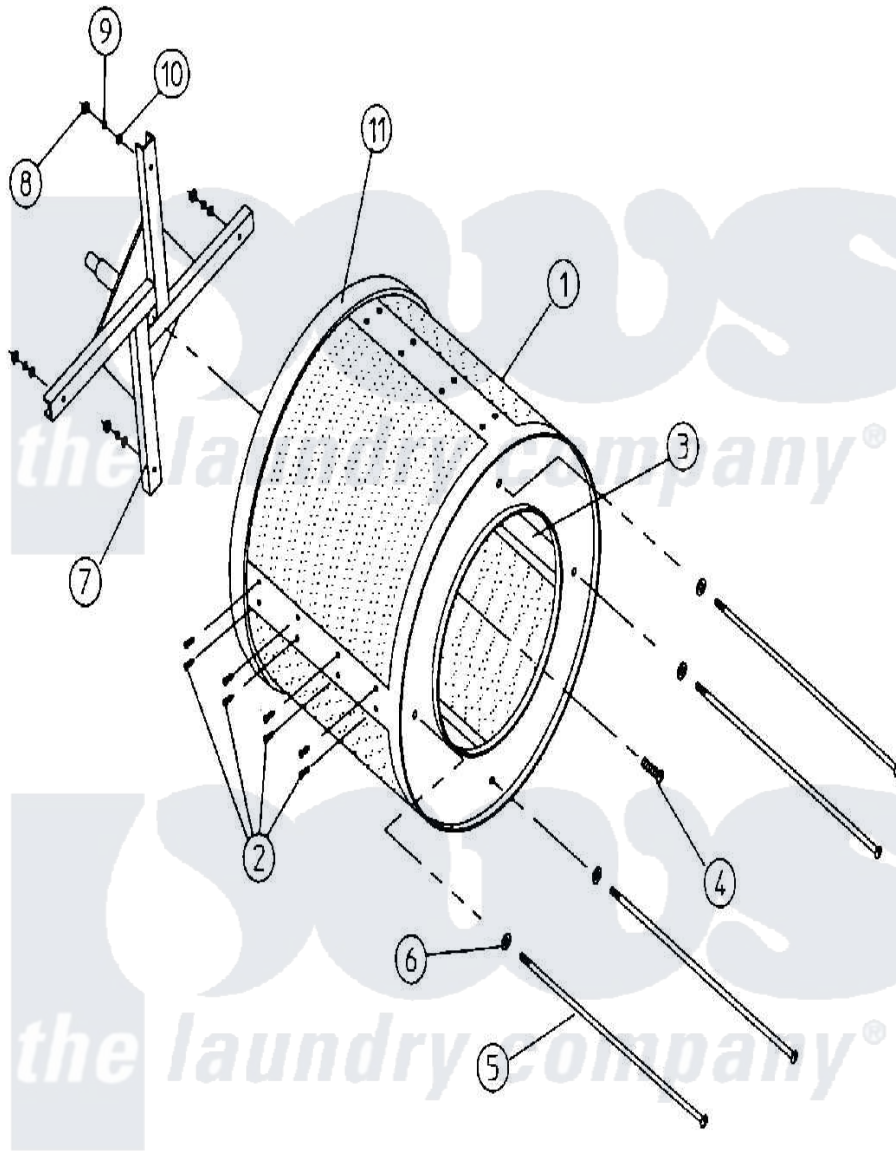

Maytag MDG30MC2Ax 04 - TUMBLER & SUPPORT ASSEMBLY

MAN0309

Maytag [Residential Maytag MDG30MC2Ax Dryer Parts](#) Parts Diagram 04 - TUMBLER & SUPPORT ASSEMBLY
 Click on the part number to view part

Item	Original Part Number	Replaced By	Status	Part Description
000	W10124350		Not Available	ORDER PARTS FROM AMERICAN DRYER CORP AT 508-678-9000
001	A800703	800703		30 Tumbler
"	A800803	800803		30 Tumbler
002	A150415		Not Available	SCREW, CRIMPTITE (PH. RD.HD.) (No.10-16 X 1/2" PH. RD. HD.)
003	A301304	W10146780		30 Tumbler
004	A150518	150518		5 16-18 X
005	A100902		Not Available	ROD, TIE (No.18-5/16" X 31")
006	A153001	153001		5 16 Flat
007	A800603	800603		30 Tumbler
008	A152004	8182933		Nut, Hex
009	A153002	8182939		Washer, Lock
010	A153001	153001		5 16 Flat
011	A116002	W10149238		Felt Colla
"	A401010	401010		3M 847 CO