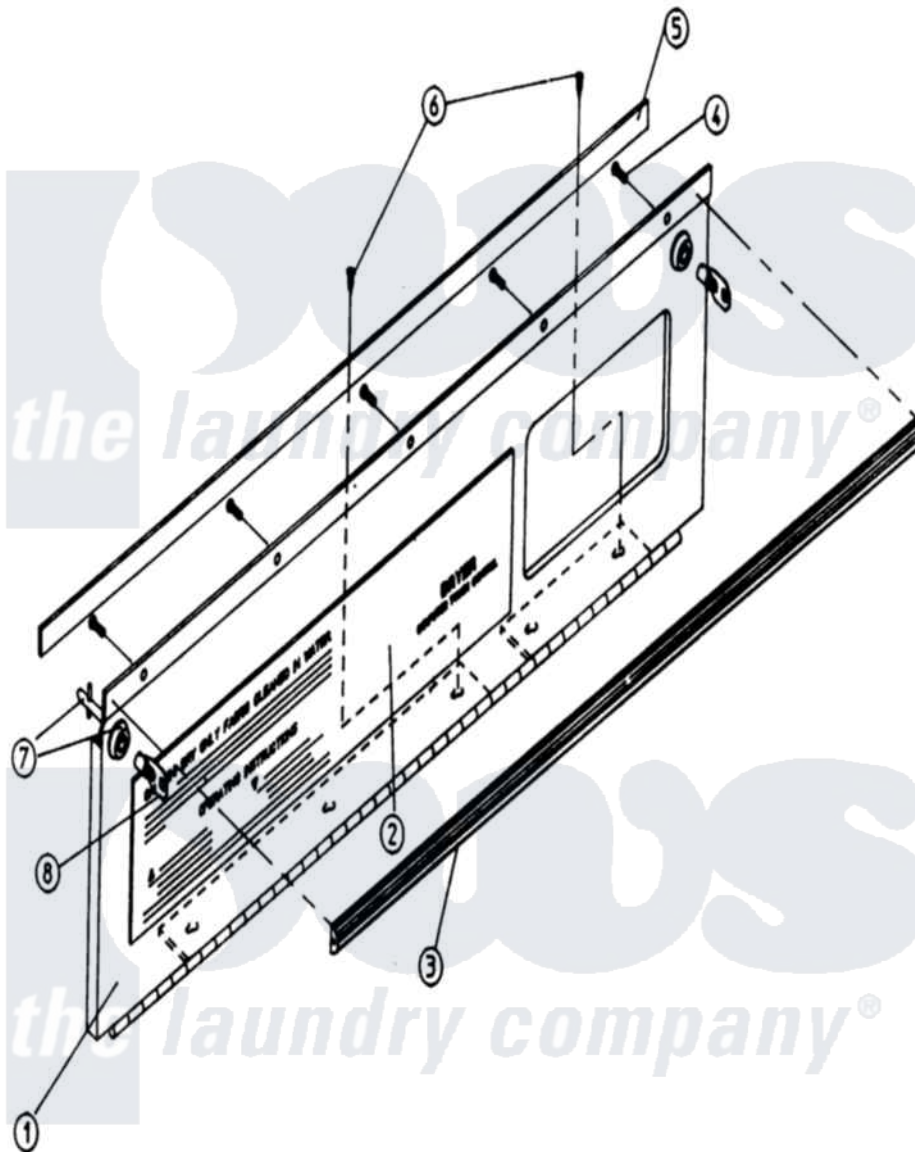

Maytag MDG32PC2 01 - CABINET - CONTROL DOOR ASSEMBLY

Maytag [Residential Maytag MDG32PC2 Dryer Parts](#) Parts Diagram 01 - CABINET - CONTROL DOOR ASSEMBLY
 Click on the part number to view part

Item	Original Part Number	Replaced By	Status	Part Description
000	W10124350		Not Available	ORDER PARTS FROM AMERICAN DRYER CORP AT 508-678-9000
001	A880180	W10147973		430 Contro
002	A180228	180228		430 Graphi
003	A180225	180225		430 Control L
004	A150201	150201		10-32 X 1
005	A117600		Not Available	TAPE, NOISE SUPPRESSOR (SOLD IN FEET)
006	A150301	150301		8-18 X 7
007	A160040	160040		Dp Control
008	A160140	160140		Key Only F